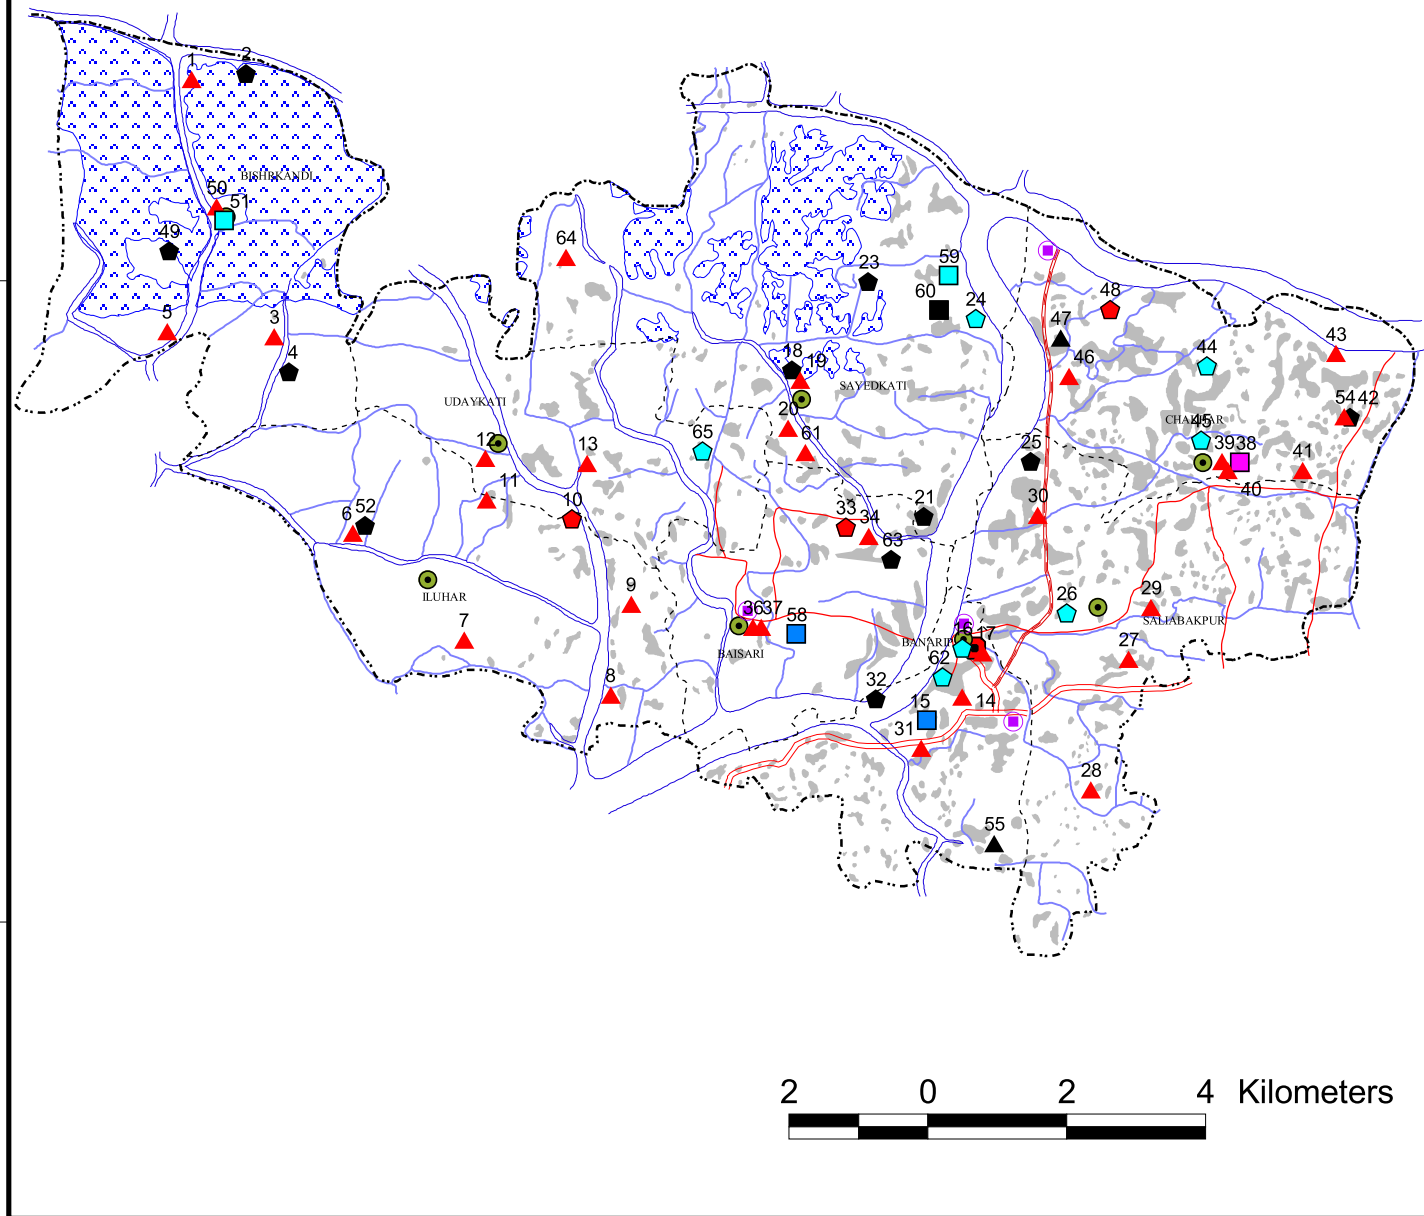

90°5'

90°10'

### UPAZILA: BANARIPARA DISTRICT: BARISAL

22°50'

22°50'

22°45'

22°45'

90°5'

90°10'

Thana24010_view			District Map
<b>Institutes</b> ▲ Junior School ▲ High School ▲ Dakhil Madrasah ▲ Alim Madrasah ▲ Fazil Madrasah ▲ Kamil Madrasah ■ School and College ■ Intermediate College ■ Degree College ■ Honours College ■ Masters College	<b>H.Q</b> ■ Thana HQ ● Union HQ ● Growth Centre <b>Boundary</b> - - - International Boundary - - - Divisional Boundary - - - District Boundary - - - Upazila Boundary - - - Union Boundary - - - Municipal Boundary	<b>Roads</b> - - - National Highways - - - Feeder Road Type-A - - - Feeder Road - B (Pucca) - - - Feeder Road B (Katcha) - - - Rural Road (Pucca) - - - Embankment <b>River</b> - - - Wide River - - - Khal ■ Settlement ■ Forest	