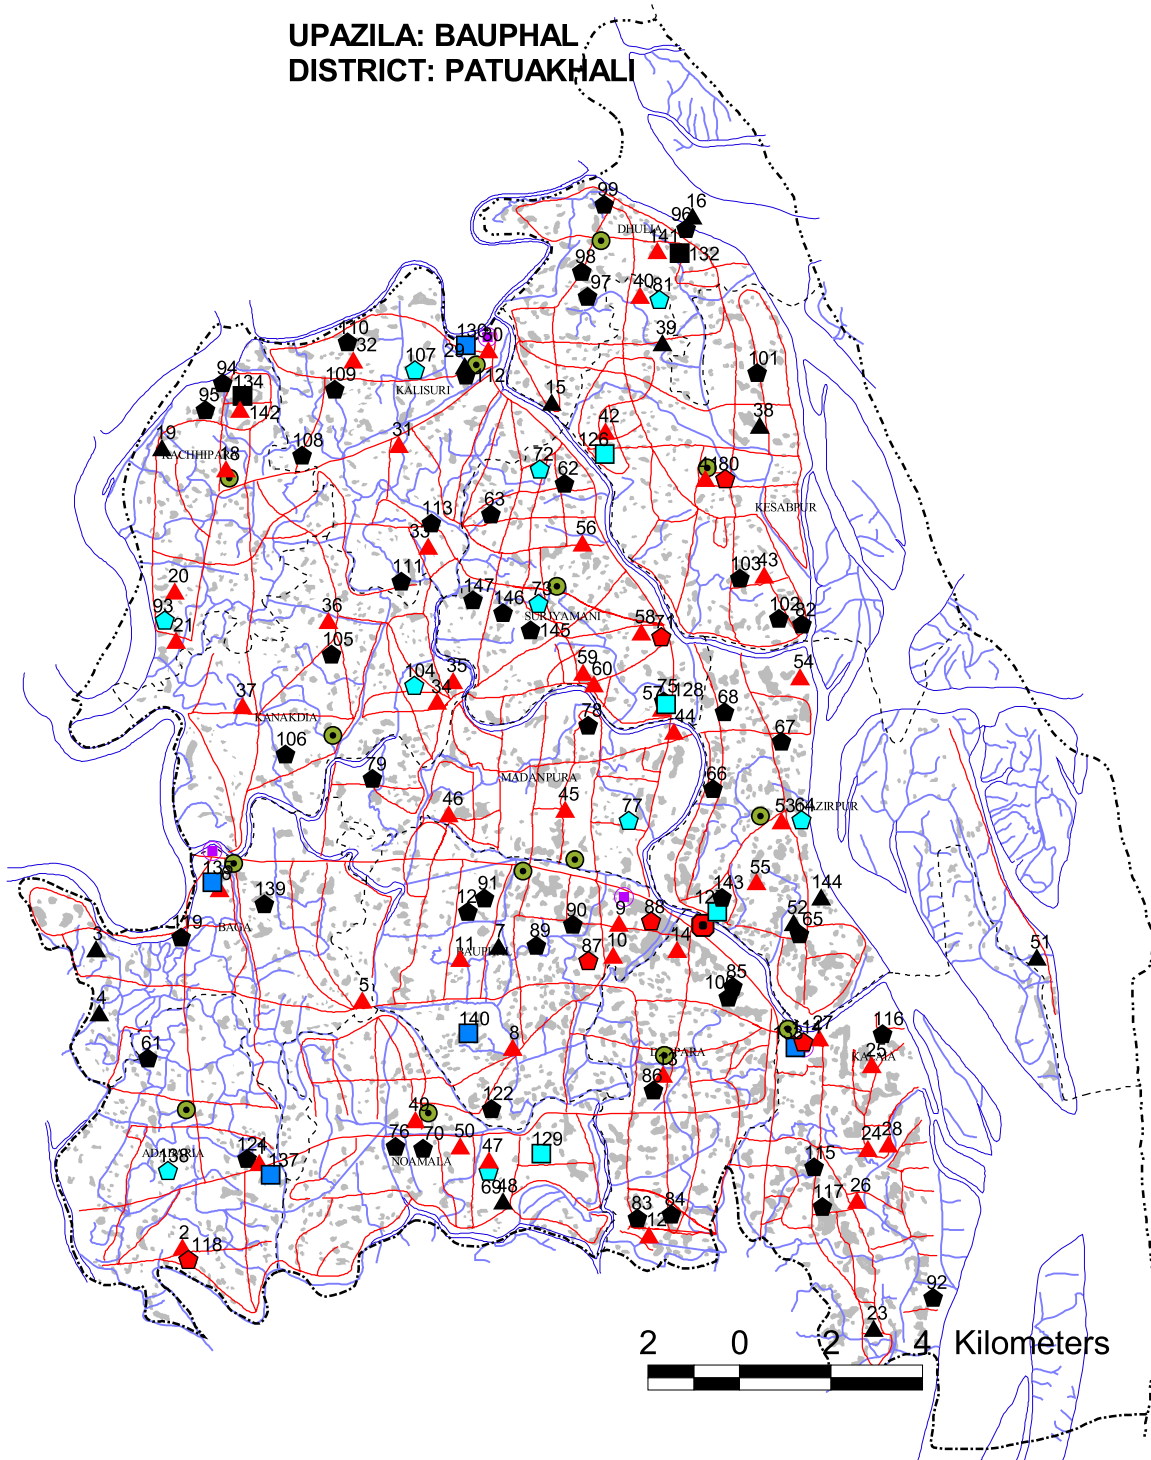

**UPAZILA: BAUPHAL
DISTRICT: PATUAKHALI**

Thana24601_view

<p>Institutes</p> <ul style="list-style-type: none"> ▲ Junior School ▲ High School ▲ Dakhil Madrasah ▲ Alim Madrasah ▲ Fazil Madrasah ▲ Kamil Madrasah ▲ School and College ▲ Intermediate College ▲ Degree College ▲ Honours College ▲ Masters College 	<p>H.Q</p> <ul style="list-style-type: none"> ● Thana HQ ● Union HQ ● Growth Centre <p>Boundary</p> <ul style="list-style-type: none"> --- International Boundary --- Divisional Boundary --- District Boundary --- Upazila Boundary --- Union Boundary --- Municipal Boundary 	<p>Roads</p> <ul style="list-style-type: none"> — National Highways — Feeder Road Type-A — Feeder Road - B (Pucca) — Feeder Road B (Katcha) — Rural Road (Pucca) — Embankment <p>River</p> <ul style="list-style-type: none"> — Wide River — Khal — Settlement — Forest
---	---	---