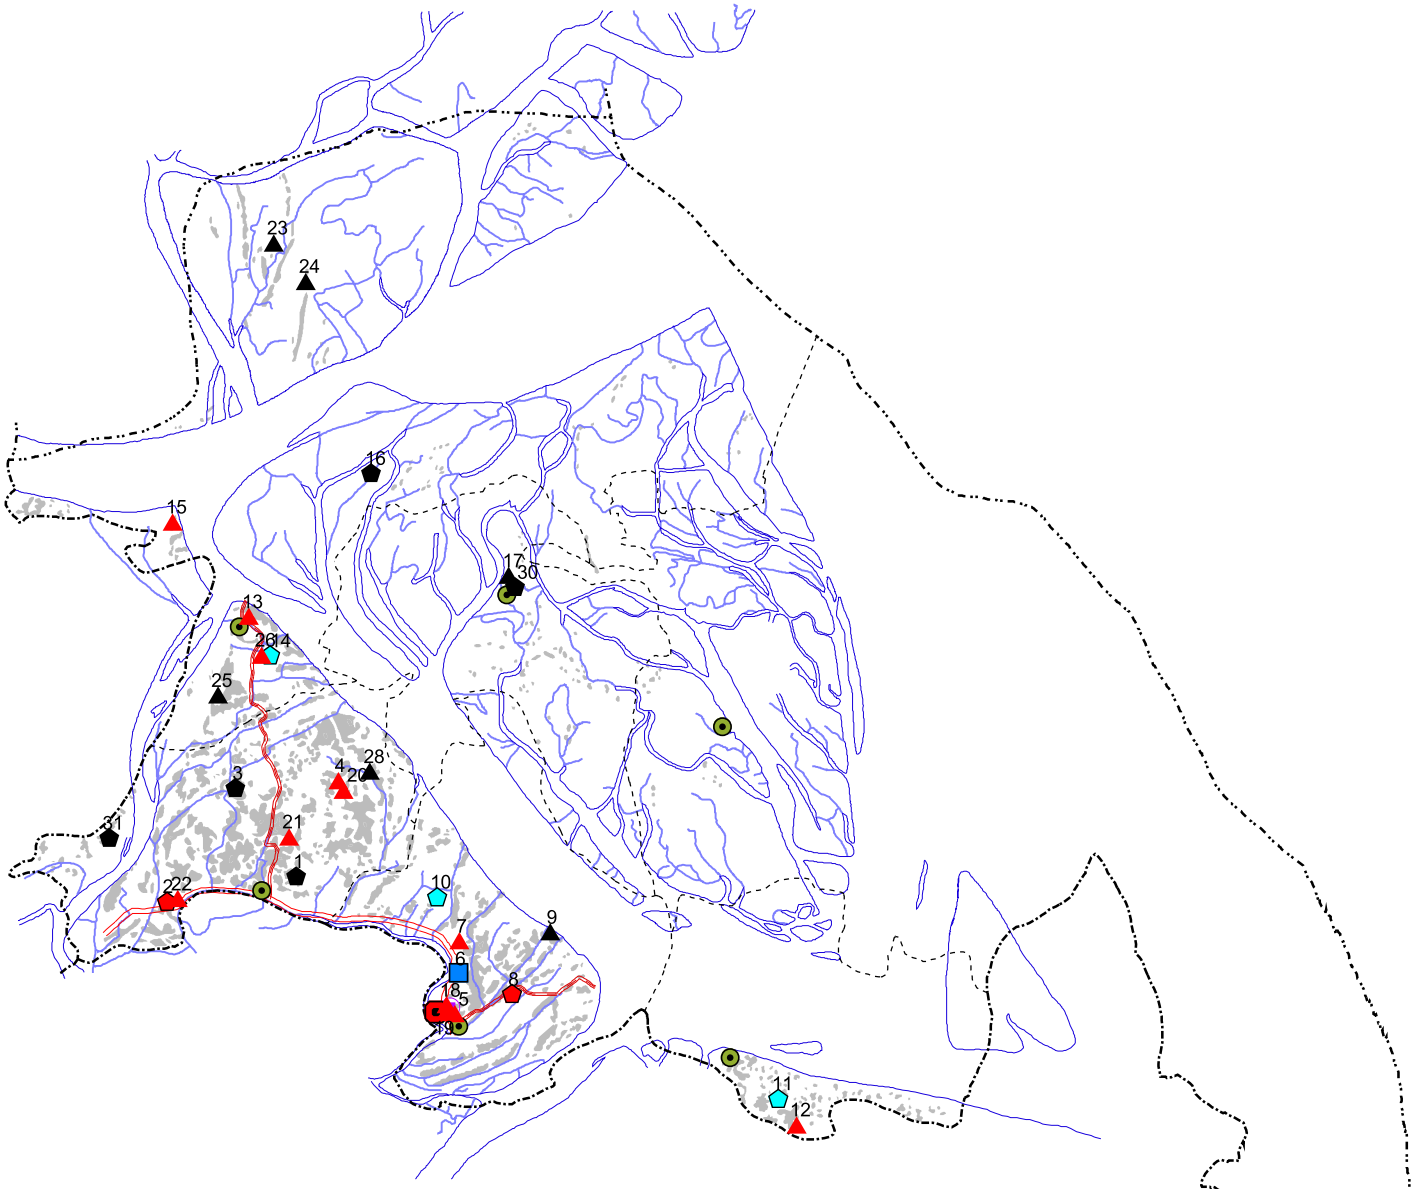

**UPAZILA: HIZLA**  
**DISTRICT: BARISAL**

Thana24003_view			District Map
<b>Institutes</b> ▲ Junior School ▲ High School ◆ Dakhil Madrasah ◆ Alim Madrasah ◆ Fazil Madrasah ◆ Kamil Madrasah ◆ School and College ◆ Intermediate College ◆ Degree College ◆ Honours College ◆ Masters College	<b>H.Q</b> ● Thana HQ ● Union HQ ● Growth Centre <b>Boundary</b> - - - International Boundary - - - Divisional Boundary - - - District Boundary - - - Upazila Boundary - - - Union Boundary - - - Municipal Boundary	<b>Roads</b> - - - National Highways - - - Feeder Road Type-A - - - Feeder Road - B (Pucca) - - - Feeder Road B (Katcha) - - - Rural Road (Pucca) - - - Embankment <b>River</b> - - - Wide River - - - Khal - - - Settlement - - - Forest	