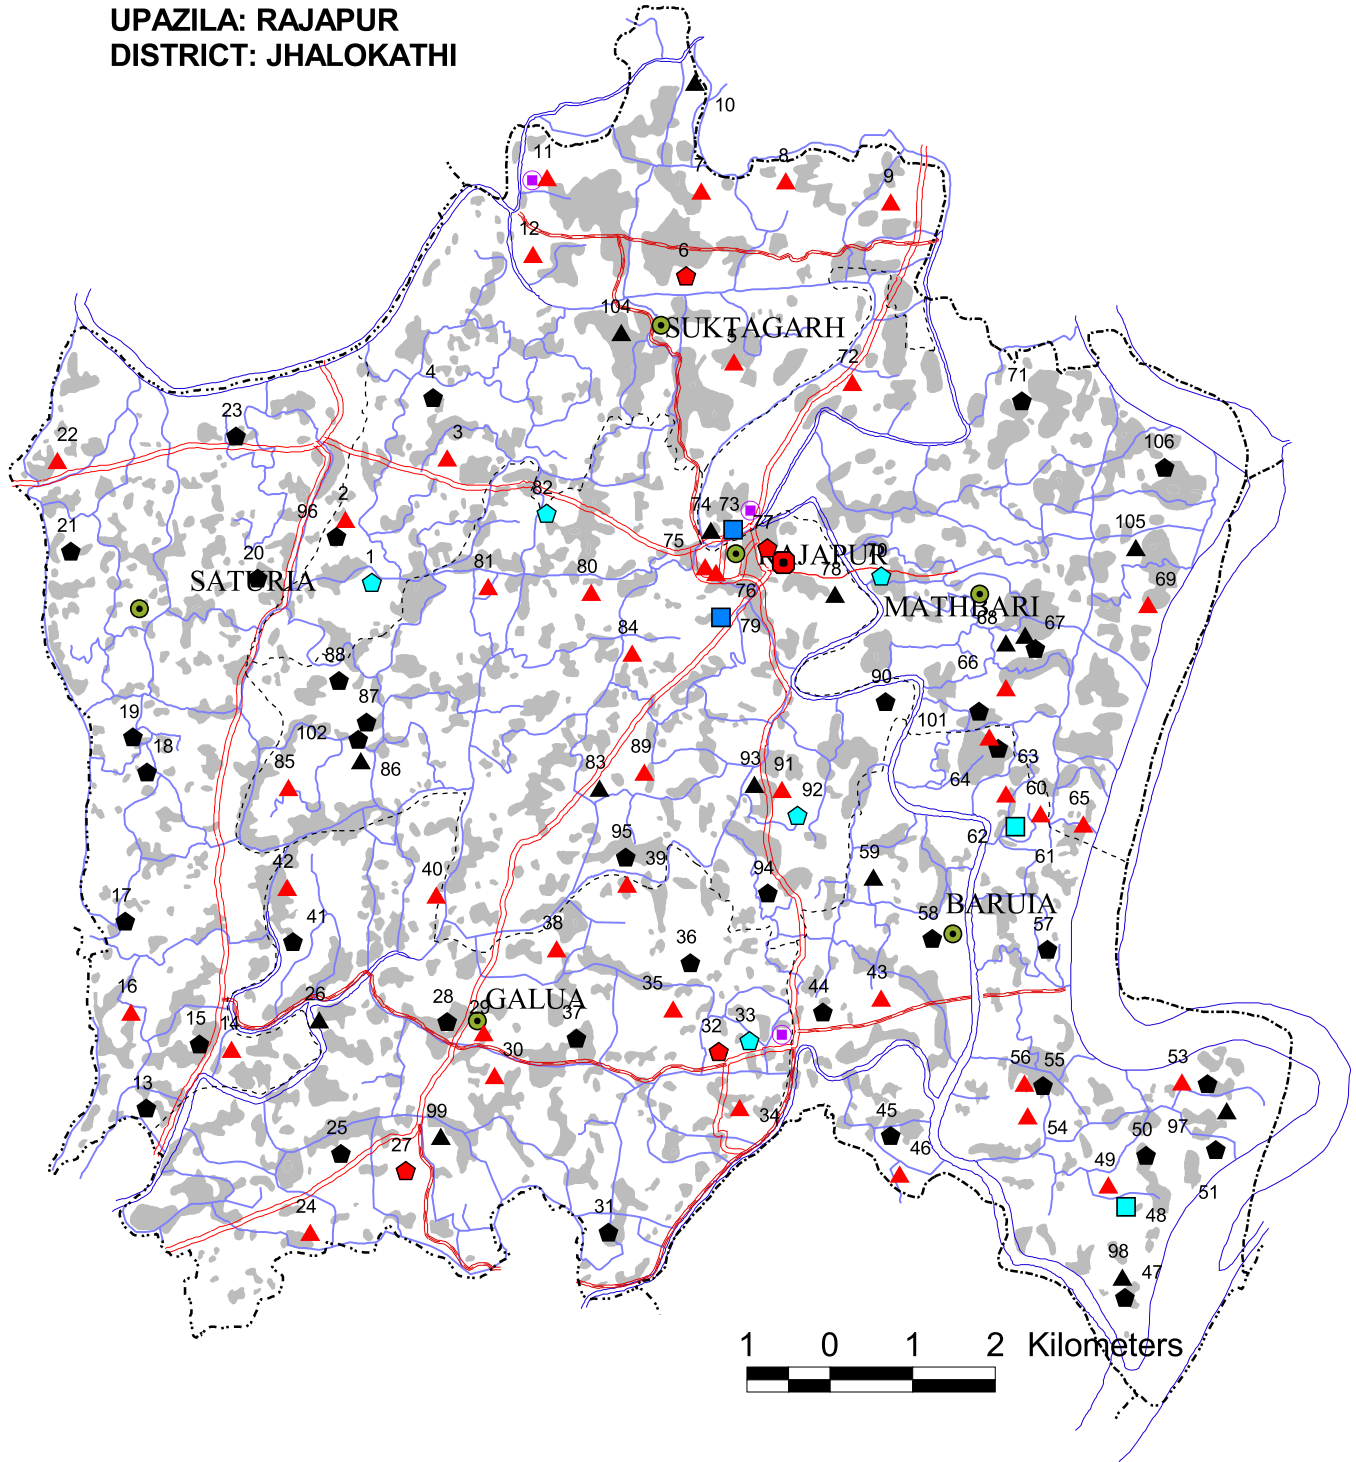

**UPAZILA: RAJAPUR
DISTRICT: JHALOKATHI**

Thana24104_view			District Map
<p>Institutes</p> <ul style="list-style-type: none"> ▲ Junior School ▲ High School ▲ Dakhil Madrasah ◆ Alim Madrasah ◆ Fazil Madrasah ◆ Kamil Madrasah ■ School and College ■ Intermediate College ■ Degree College ■ Honours College ■ Masters College 	<p>H.Q</p> <ul style="list-style-type: none"> ● Thana HQ ● Union HQ ● Growth Centre <p>Boundary</p> <ul style="list-style-type: none"> --- International Boundary --- Divisional Boundary --- District Boundary --- Upazila Boundary --- Union Boundary --- Municipal Boundary 	<p>Roads</p> <ul style="list-style-type: none"> — National Highways — Feeder Road Type-A — Feeder Road - B (Pucca) — Feeder Road B (Katcha) — Rural Road (Pucca) — Embankment <p>River</p> <ul style="list-style-type: none"> — Wide River — Khal <p>■ Settlement ■ Forest</p>	
<p>BANBEIS GIS LAB - 2006</p>			