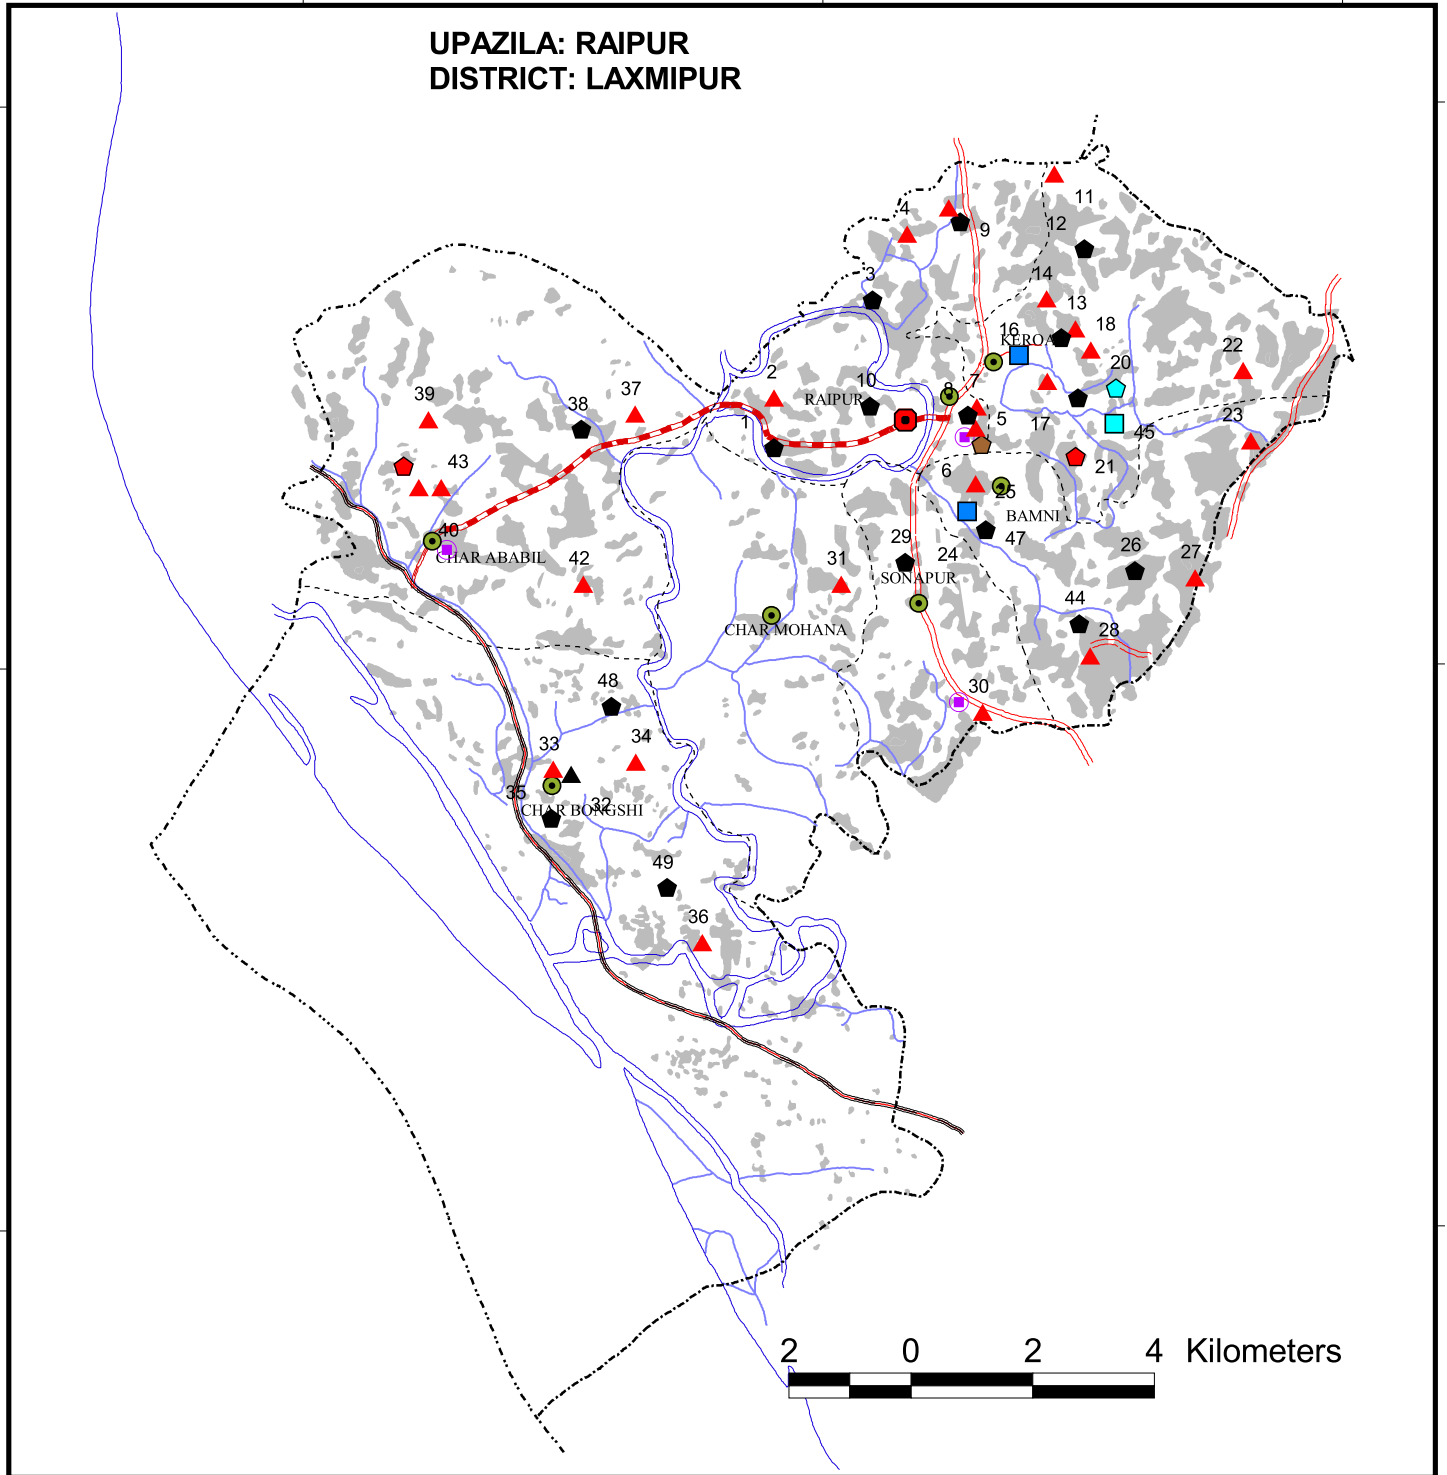

90°40'

90°45'

90°50'

UPAZILA: RAIPUR DISTRICT: LAXMIPUR

23°55'

23°55'

23°

23°

22°55'

22°55'

90°40'

90°45'

90°50'

Thana48502_view			District Map
Institutes ▲ Junior School ▲ High School ▲ Dakhil Madrasah ▲ Alim Madrasah ▲ Fazil Madrasah ▲ Kamil Madrasah ■ School and College ■ Intermediate College ■ Degree College ■ Honours College ■ Masters College	H.Q ■ Thana HQ ● Union HQ ● Growth Centre Boundary - - - International Boundary - - - Divisional Boundary - - - District Boundary - - - Upazila Boundary - - - Union Boundary - - - Municipal Boundary	Roads - - - National Highways - - - Feeder Road Type-A - - - Feeder Road - B (Pucca) - - - Feeder Road B (Katcha) - - - Rural Road (Pucca) - - - Embankment River - - - Wide River - - - Khal ■ Settlement ■ Forest	