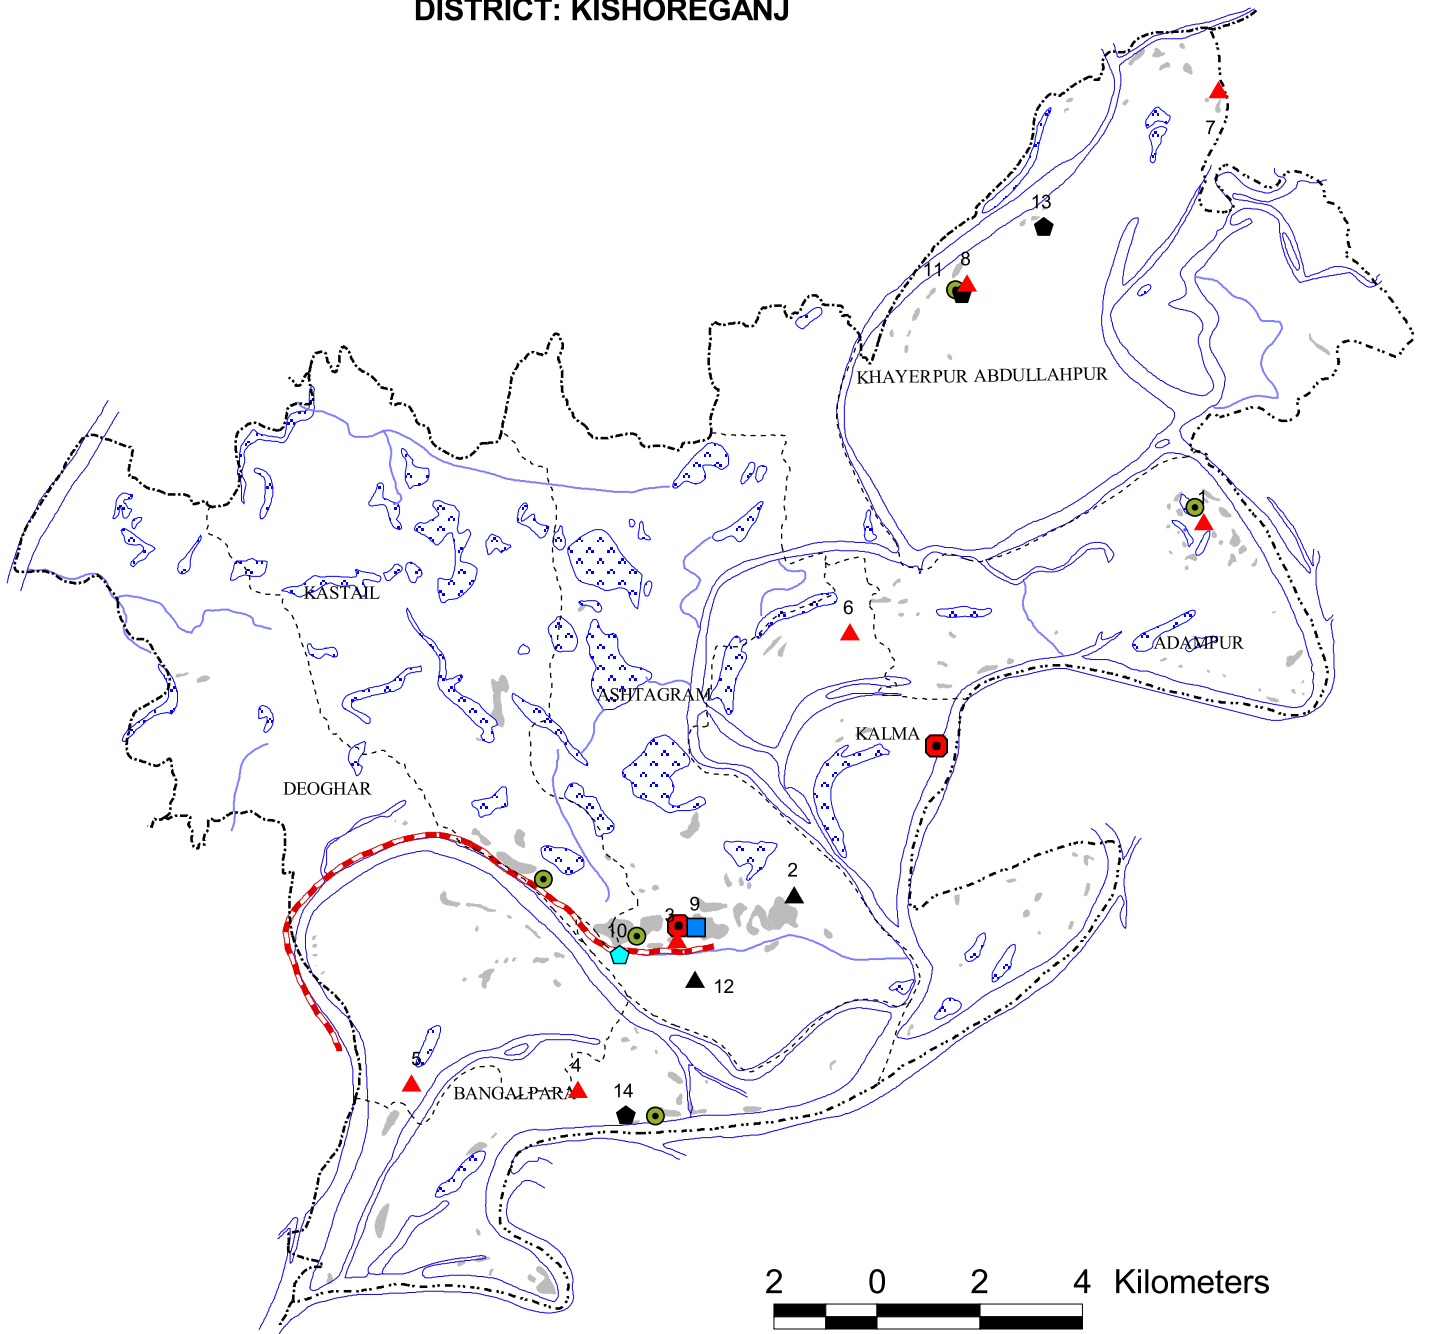

**UPAZILA: AUSTAGARAM  
DISTRICT: KISHOREGANJ**

Thana35601_view			District Map
<b>Institutes</b> ▲ Junior School ▲ High School ▲ Dakhil Madrasah ▲ Alim Madrasah ▲ Fazil Madrasah ▲ Kamil Madrasah ■ School and College ■ Intermediate College ■ Degree College ■ Honours College ■ Masters College	<b>H.Q</b> ■ Thana HQ ● Union HQ ● Growth Centre <b>Boundary</b> - - - International Boundary - - - Divisional Boundary - - - District Boundary - - - Upazila Boundary - - - Union Boundary - - - Municipal Boundary	<b>Roads</b> - - - National Highways - - - Feeder Road Type-A - - - Feeder Road - B (Pucca) - - - Feeder Road B (Katcha) - - - Rural Road (Pucca) - - - Embankment <b>River</b> - - - Wide River - - - Khal ■ Settlement ■ Forest	
<b>BANBEIS GIS LAB - 2006</b>			

SEE THE LIST OF INSTITUTIONS ACCORDING TO SERIAL NUMBER BELOW

<i>Sno</i>	<i>Name</i>	<i>Union</i>
1	ADAMPUR DEWAN ALI HIGH SCHOOL	ADAMPUR
2	ABDUL WADUD HIGH SCHOOL	AUSTAGRAM
3	AUSTAGRAM PILOT HIGH SCHOOL	AUSTAGRAM
4	BANGALPARA HIGH SCHOOL	BANGAL PARA
5	HAQUE SAHEB HIGH SCHOOL	DEOGHAR
6	MOHONTALA HIGH SCHOOL	KALMA
7	KADIR PUR S. M. NATH HIGH SCHOOL	KHAYERPUR ABDULLAHPUR
8	ABDULLA PUR IDRIS ALI HIGH SCHOOL	KHAYERPUR ABDULLAHPUR
9	ROTARY DEGREE COLLEGE	AUSTAGRAM
10	AUSTAGRAM HUSSAINIA ALIM MADRASHA	AUSTAGRAM
11	ABDULLAPUR DARUL QURAN DAKHIL MADRASHA	KHAYERPUR ABDULLAHPUR
12	AUSTAGRAM JUNIOR GIRL'S SCHOOL	AUSTAGRAM
13	KALIMPUR DARUL EHSAN DAKHIL MADRASA	KHAYERPUR ABDULLAHPUR
14	BANGALPARA ISLAMIA DAKHIL MADRASHA	BANGAL PARA