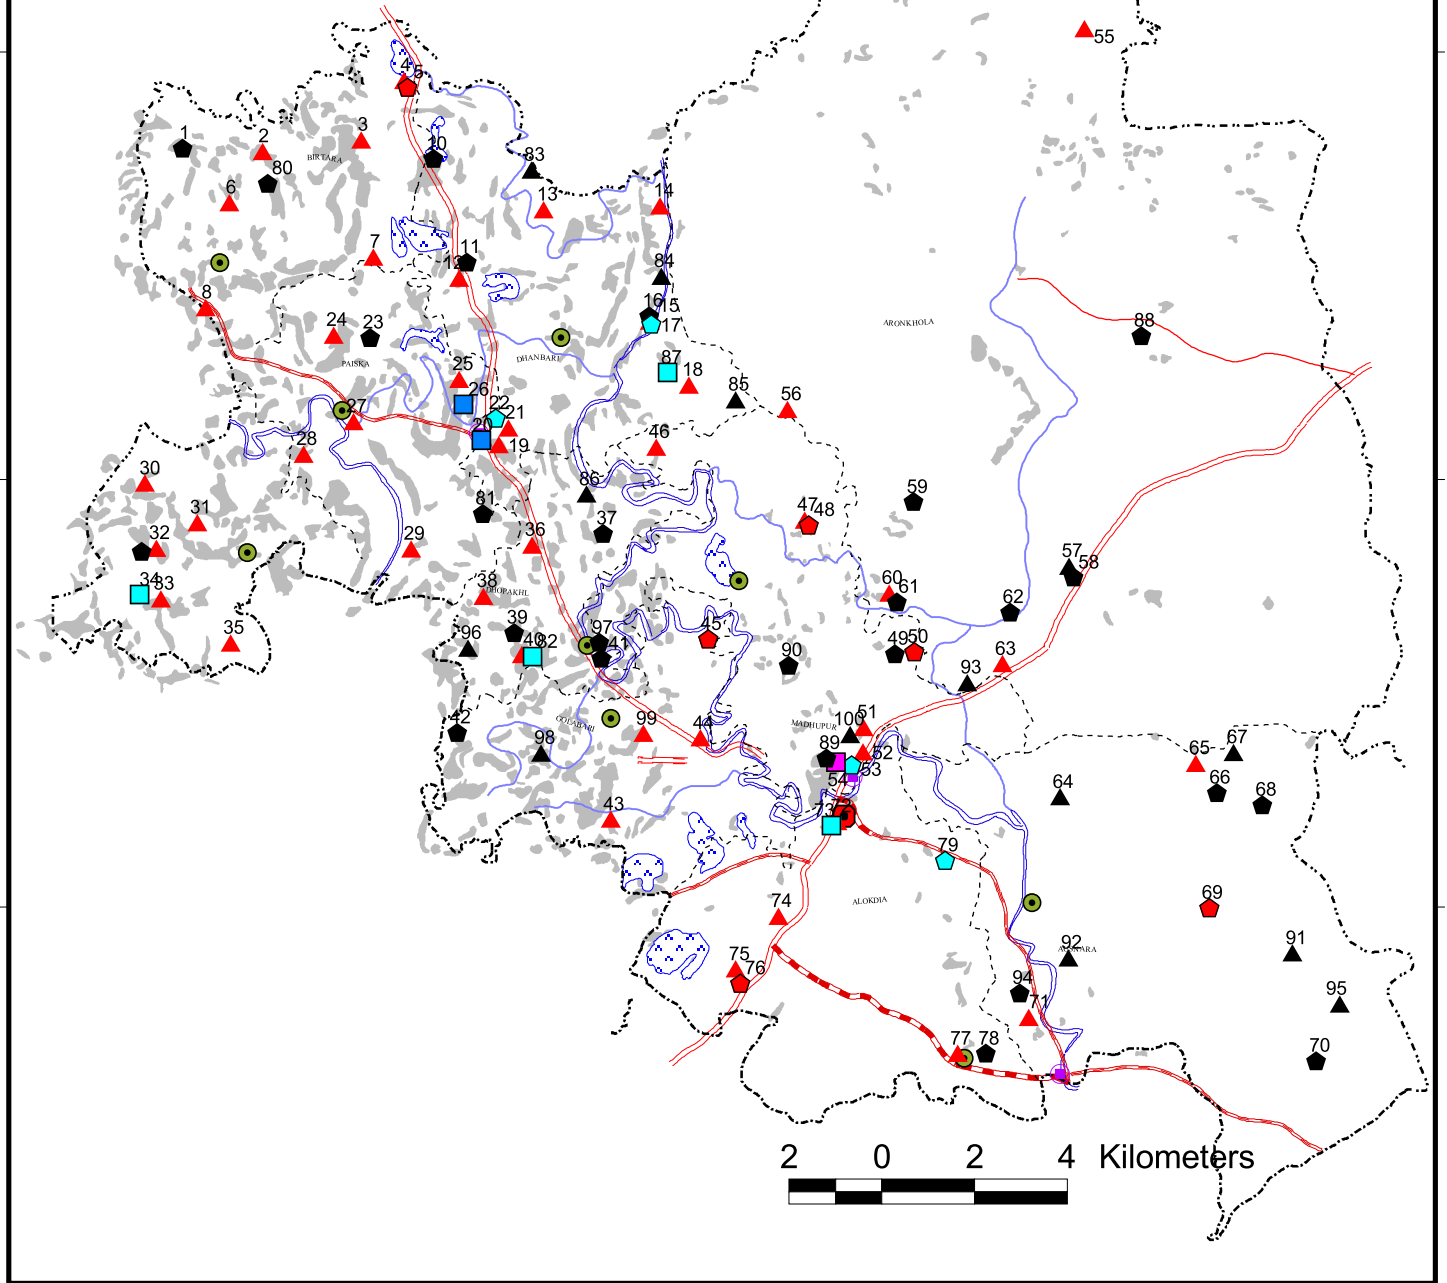

89°55'

90°

90°5'

UPAZILA: MADHUPUR DISTRICT: TANGAIL

24°45'

24°45'

24°40'

24°40'

24°35'

24°35'

89°55'

90°

90°5'

Thana35906_view			District Map
Institutes ▲ Junior School ▲ High School ▲ Dakhil Madrasah ▲ Alim Madrasah ▲ Fazil Madrasah ▲ Kamil Madrasah ■ School and College ■ Intermediate College ■ Degree College ■ Honours College ■ Masters College	H.Q ■ Thana HQ ● Union HQ ● Growth Centre Boundary - - - International Boundary - - - Divisional Boundary - - - District Boundary - - - Upazila Boundary - - - Union Boundary - - - Municipal Boundary	Roads - - - National Highways - - - Feeder Road Type-A - - - Feeder Road - B (Pucca) - - - Feeder Road B (Katcha) - - - Rural Road (Pucca) - - - Embankment River - - - Wide River - - - Khal ■ Settlement ■ Forest	