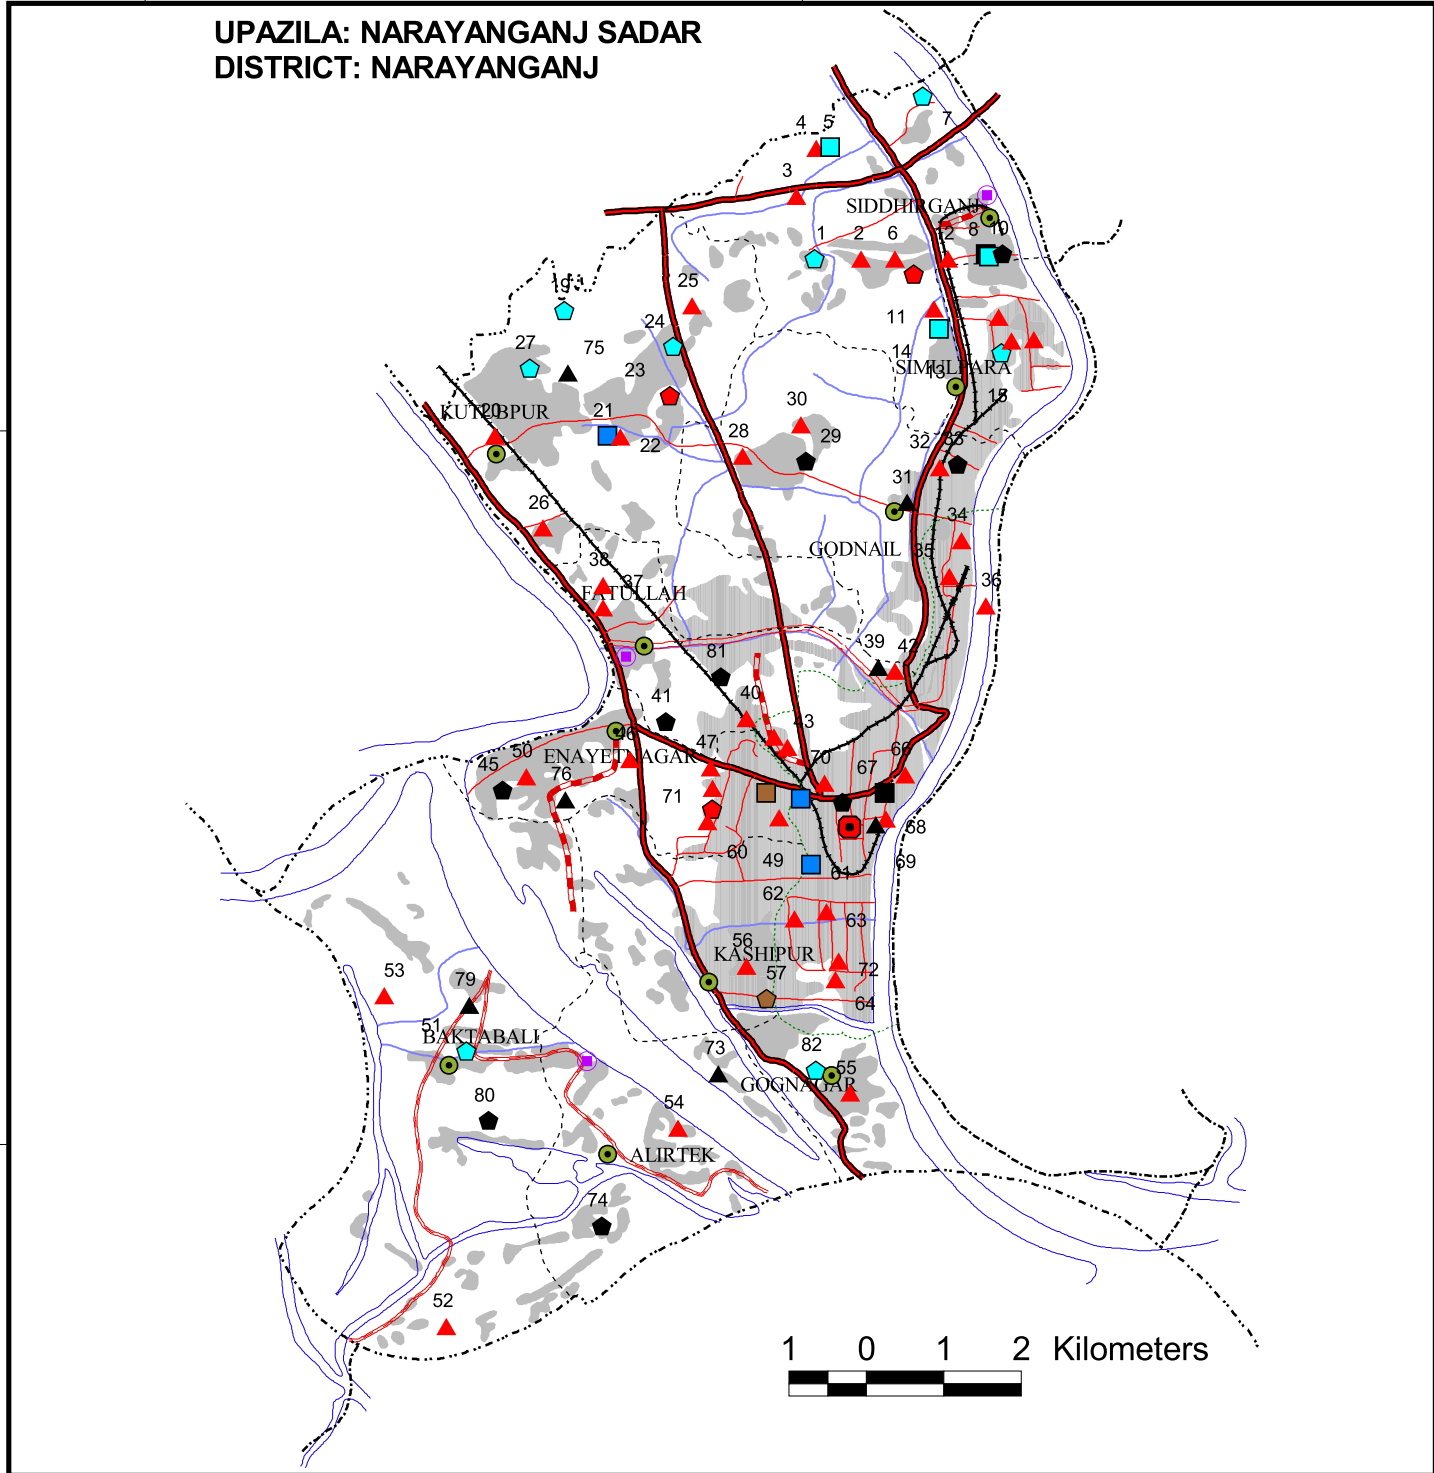

90°25'

90°30'

UPAZILA: NARAYANGANJ SADAR DISTRICT: NARAYANGANJ

23°40'

23°40'

23°35'

23°35'

90°25'

90°30'

Institutes		Thana36405_view		Roads		District Map
▲ Junior School	● H.Q	▲ National Highways				
▲ High School	● Thana HQ	▲ Feeder Road Type-A				
▲ Dakhil Madrasah	● Union HQ	▲ Feeder Road - B (Pucca)				
▲ Alim Madrasah	● Growth Centre	▲ Feeder Road B (Katcha)				
▲ Fazil Madrasah	● Boundary	▲ Rural Road (Pucca)				
▲ Kamil Madrasah	● International Boundary	▲ Embankment				
▲ School and College	● Divisional Boundary	▲ River				
▲ Intermediate College	● District Boundary	▲ Wide River				
▲ Degree College	● Upazila Boundary	▲ Khal				
▲ Honours College	● Union Boundary	▲ Settlement				
▲ Masters College	● Municipal Boundary	▲ Forest				