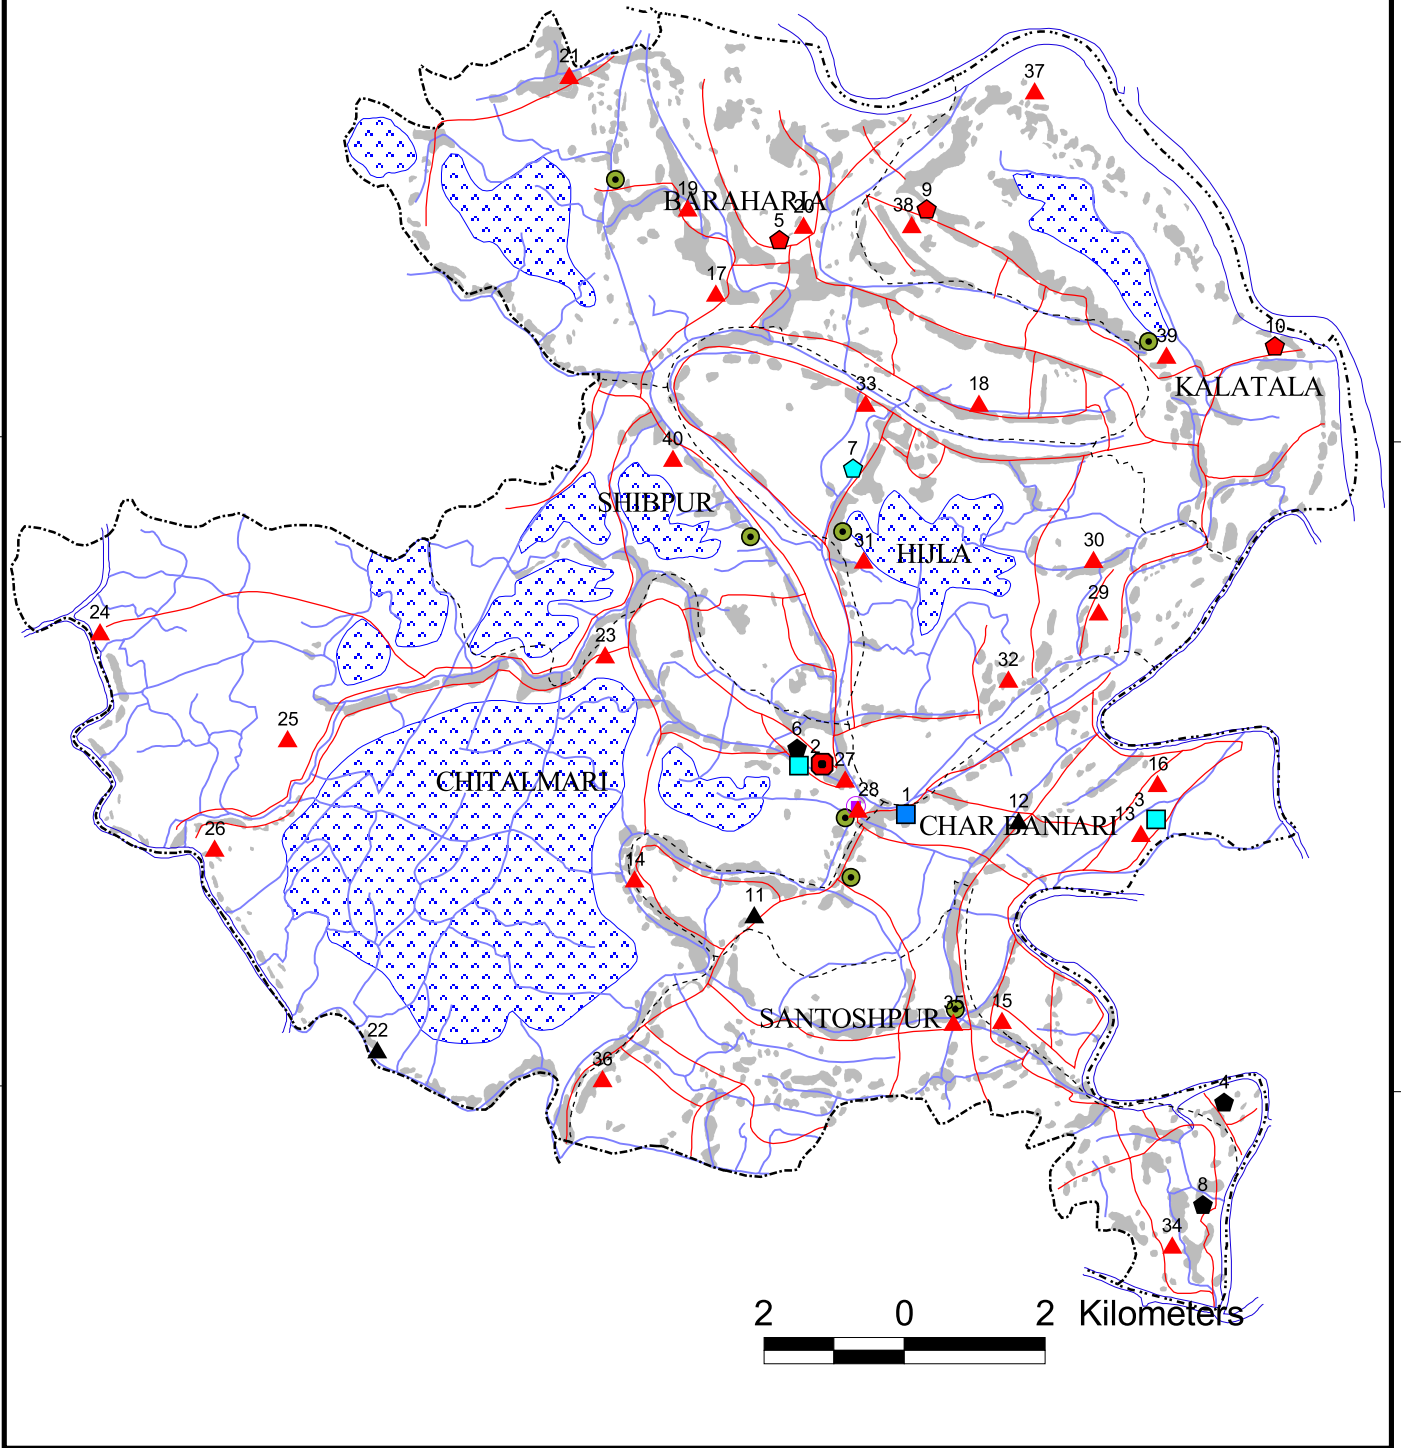

UPAZILA: CHITALMARI
DISTRICT: BAGERHAT

Thana23708_view

Institutes

- ▲ Junior School
- ▲ High School
- Dakhil Madrasah
- ◆ Alim Madrasah
- ◆ Fazil Madrasah
- ◆ Kamil Madrasah
- School and College
- Intermediate College
- Degree College
- Honours College
- Masters College

H.Q

- Thana HQ
- Union HQ
- Growth Centre

Boundary

- International Boundary
- Divisional Boundary
- District Boundary
- Upazila Boundary
- Union Boundary
- Municipal Boundary

Roads

- National Highways
- Feeder Road Type-A
- Feeder Road - B (Pucca)
- Feeder Road B (Katcha)
- Rural Road (Pucca)