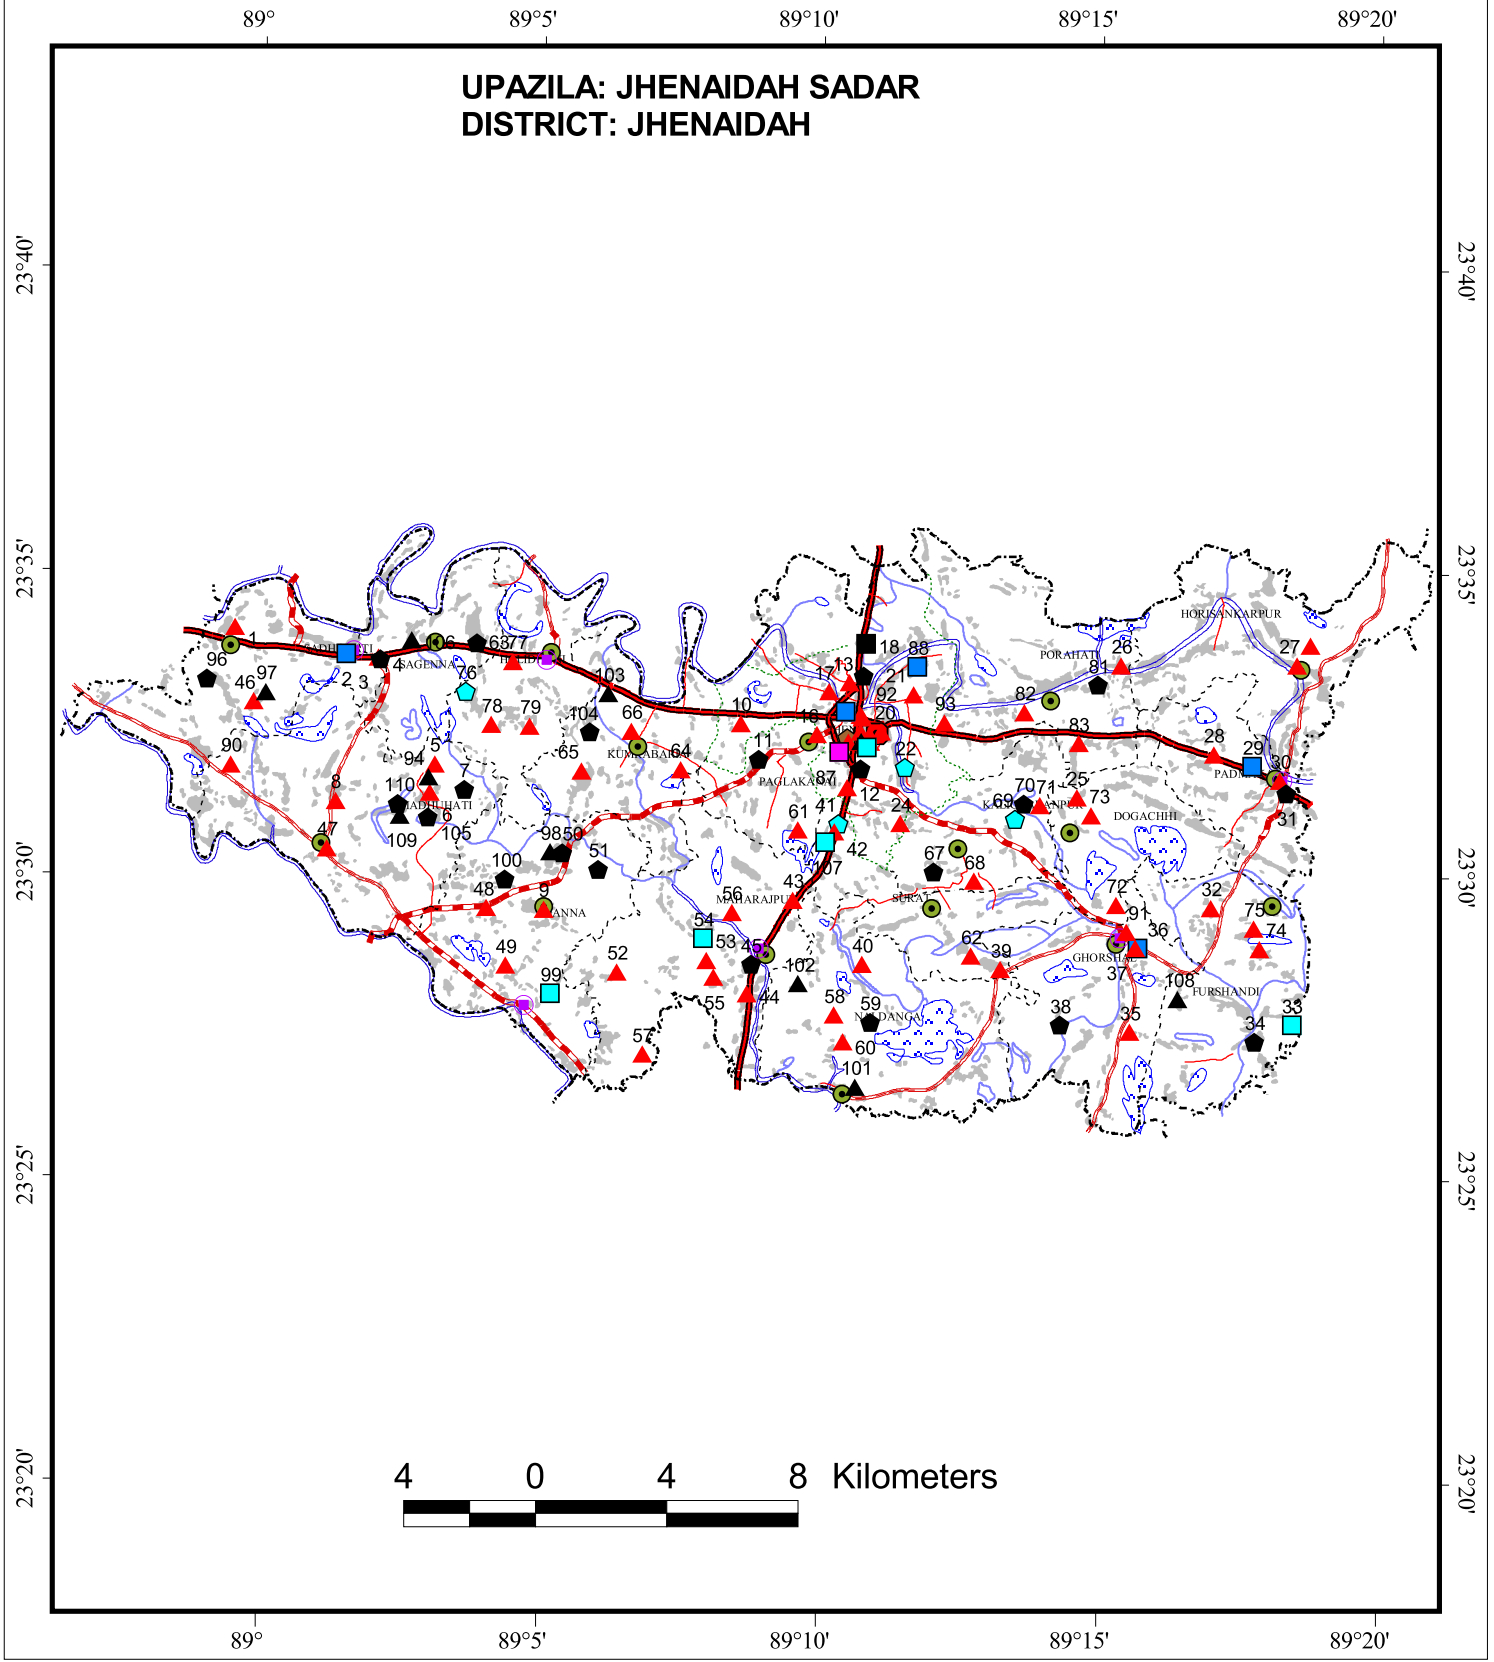

**UPAZILA: JHENAIDAH SADAR
DISTRICT: JHENAIDAH**

Thana23102_view		District Map	
Institutes	H.Q	Roads	
▲ Junior School	● Thana HQ	▬ National Highways	
▲ High School	● Union HQ	▬ Feeder Road Type-A	
● Dakhil Madrasah	● Growth Centre	▬ Feeder Road - B (Pucca)	
● Alim Madrasah	● Boundary	▬ Feeder Road B (Katcha)	
● Fazil Madrasah	▬ International Boundary	▬ Rural Road (Pucca)	
● Kamil Madrasah	▬ Divisional Boundary	▬ Embankment	
● School and College	▬ District Boundary	▬ River	
● Intermediate College	▬ Upazila Boundary	▬ Wide River	
● Degree College	▬ Union Boundary	▬ Khal	
● Honours College	▬ Municipal Boundary	▬ Settlement	<p>BANBEIS GIS LAB - 2006</p>
● Masters College		▬ Forest	