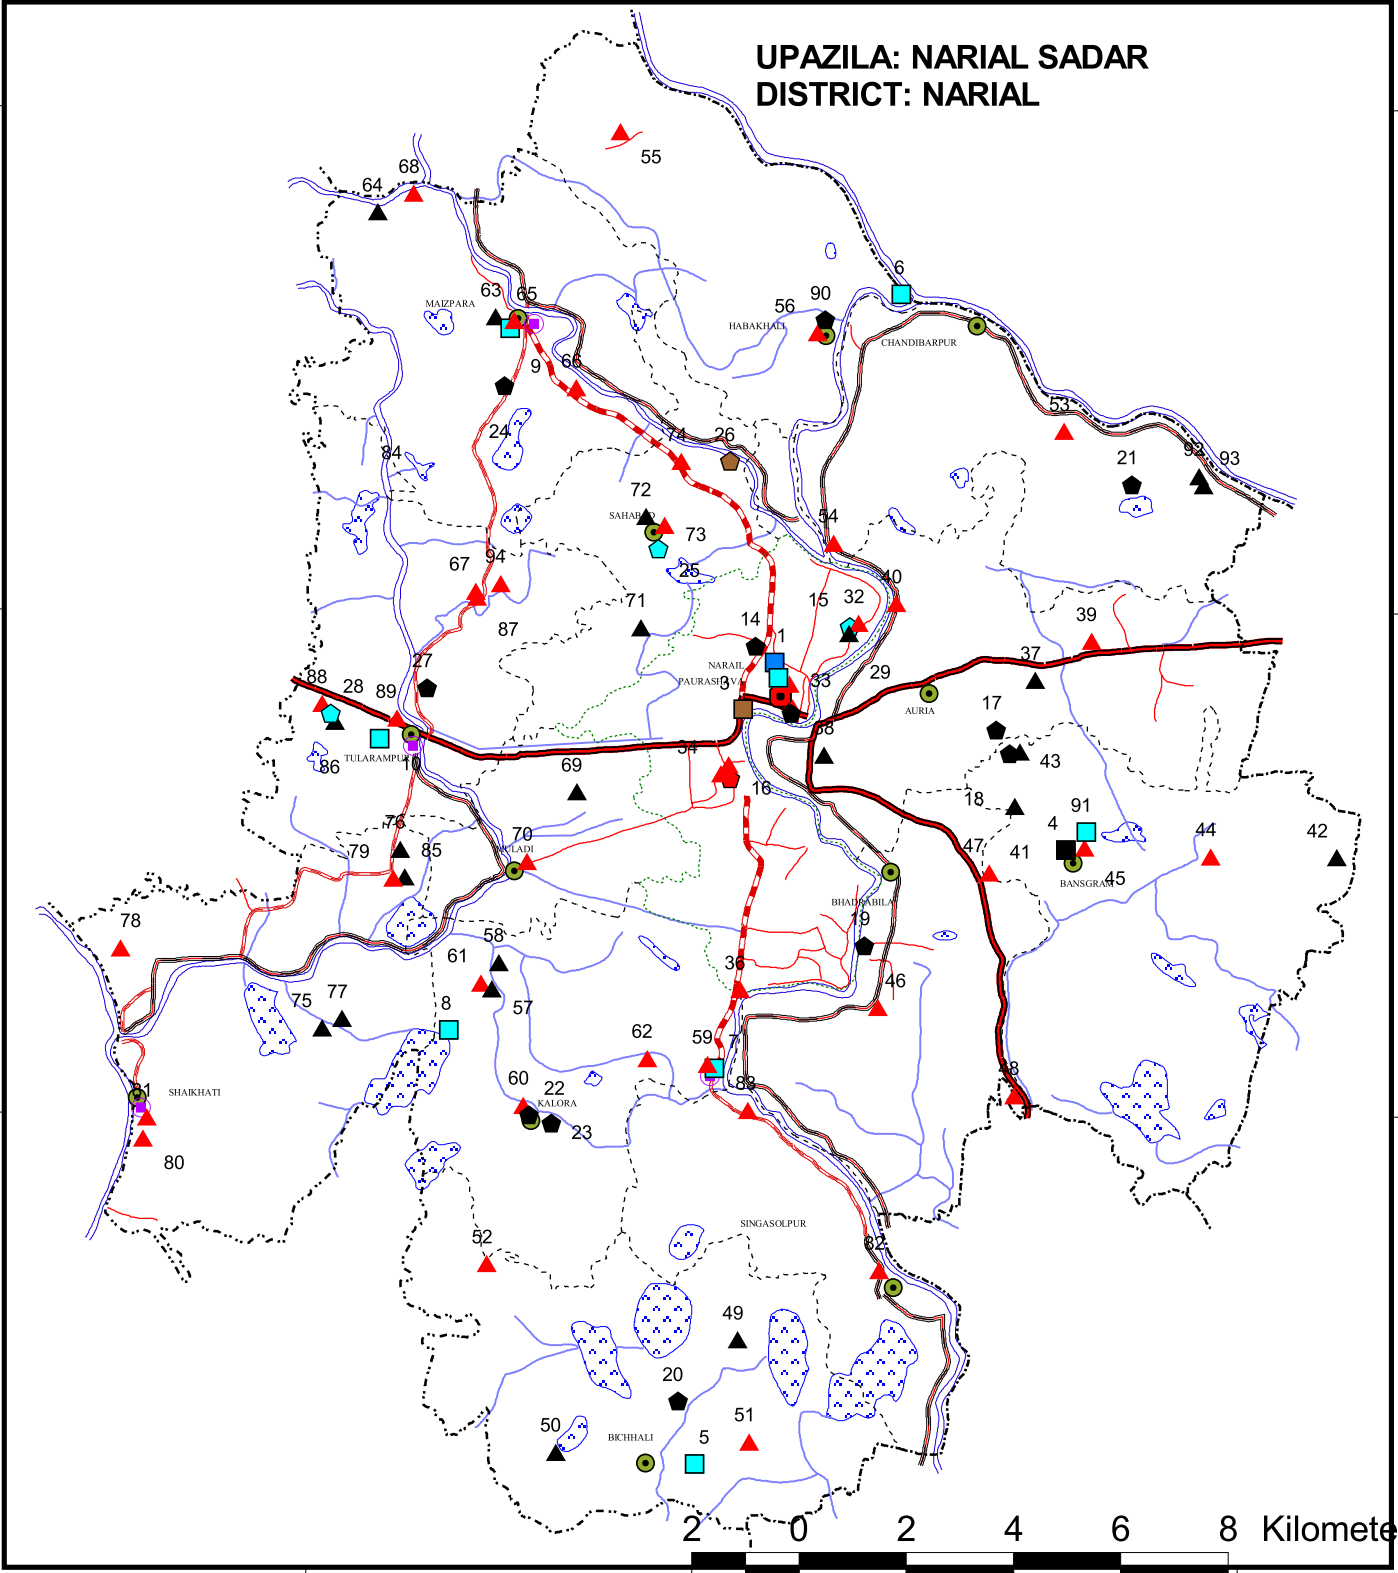

89 25'25

89 30'30

89 35'34

23 16'14

23 16'14

23 11'9

23 11'9

23 6'4

23 6'4

UPAZILA: NARIAL SADAR DISTRICT: NARIAL

89 25'25

89 30'30

89 35'34

Thana23303_view

Institutes

- ▲ Junior School
- ▲ High School
- Dakhil Madrasah
- Alim Madrasah
- Fazil Madrasah
- Kamil Madrasah
- School and College
- Intermediate College
- Degree College
- Honours College
- Masters College

H.Q

- Thana HQ
- Union HQ
- Growth Centre

Boundary

- --- International Boundary
- --- Divisional Boundary
- --- District Boundary
- --- Upazila Boundary
- --- Union Boundary
- --- Municipal Boundary

Roads

- ▬ National Highways
- ▬ Feeder Road Type-A
- ▬ Feeder Road - B (Pucca)
- ▬ Feeder Road B (Katcha)
- ▬ Rural Road (Pucca)
- ▬ Embankment

River

- ▬ Wide River
- ▬ Khal
- Settlement
- Forest

BANBEIS GIS LAB - 2006