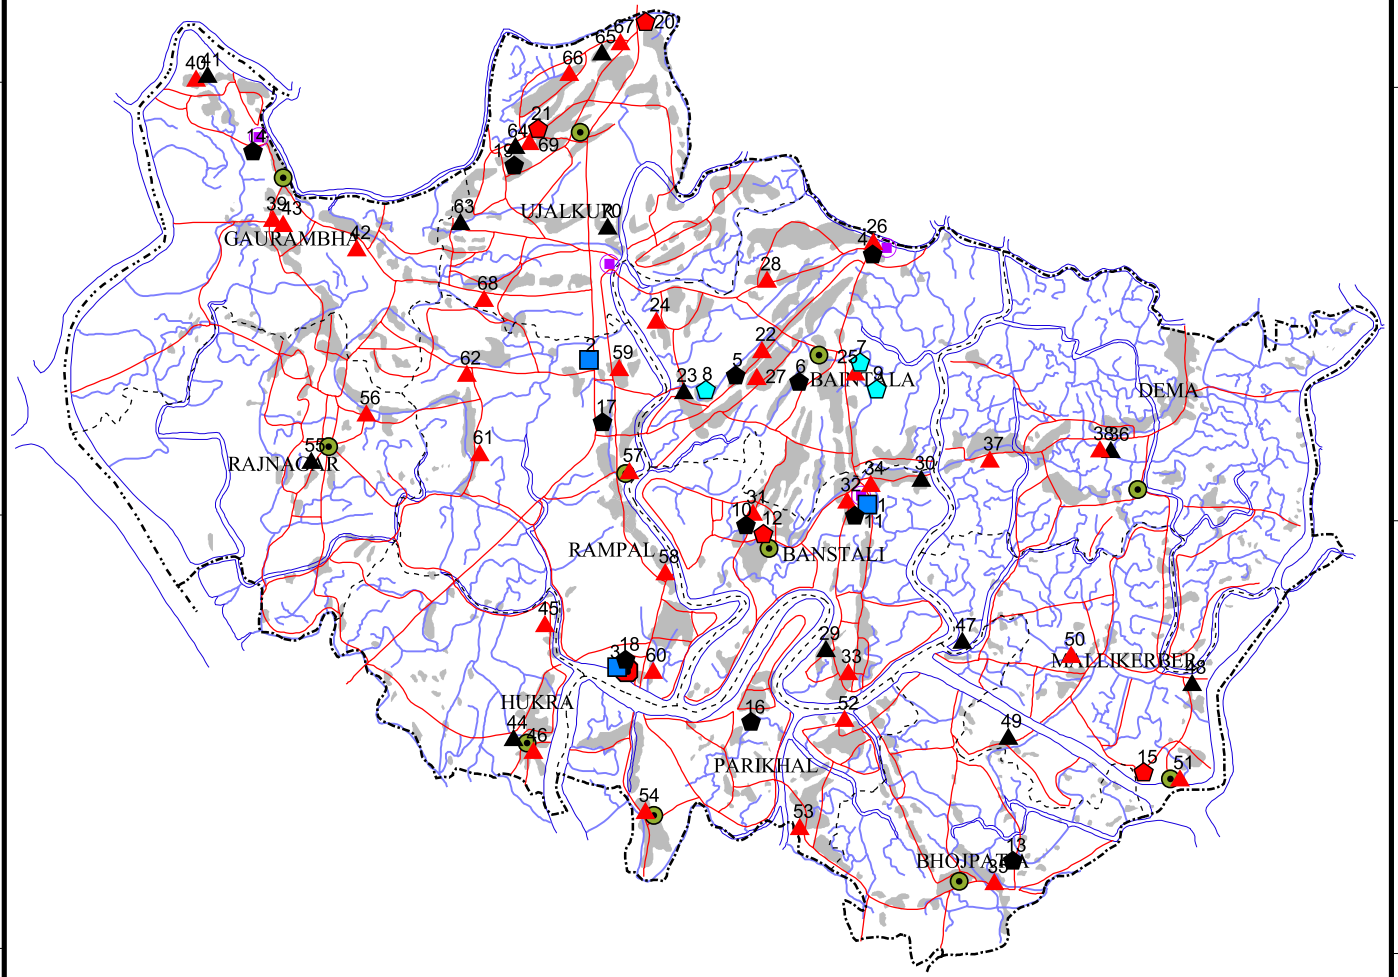

89°35'

89°40'

89°45'

UPAZILA: RAMPAL DISTRICT: BAGERHAT

22°40'

22°40'

22°35'

22°35'

22°30'

22°30'

2 0 2 4 6 8 Kilometers

89°35'

89°40'

89°45'

Thana23706_view

Institutes

- ▲ Junior School
- ▲ High School
- Dakhil Madrasah
- ◆ Alim Madrasah
- ◆ Fazil Madrasah
- ◆ Kamil Madrasah
- School and College
- Intermediate College
- Degree College
- Honours College
- Masters College

H.Q

- Thana HQ
- Union HQ
- Growth Centre

Boundary

- International Boundary
- Divisional Boundary
- District Boundary
- Upazila Boundary
- Union Boundary
- Municipal Boundary

Roads

- National Highways
- Feeder Road Type-A
- Feeder Road - B (Pucca)
- Feeder Road B (Katcha)
- Rural Road (Pucca)