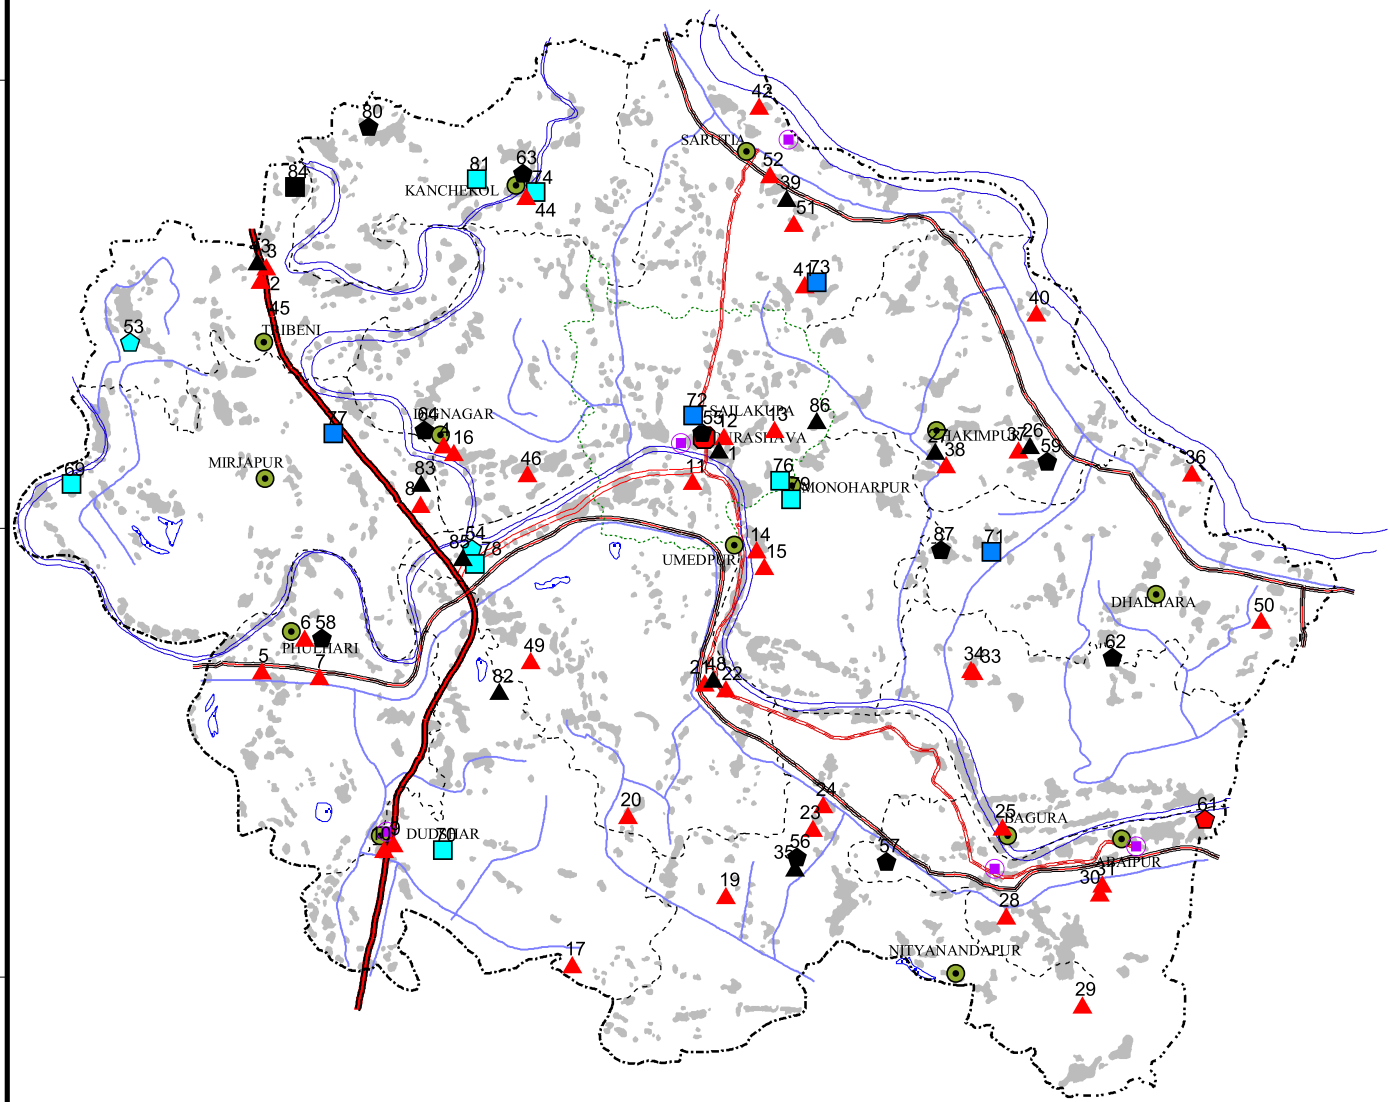

89°10'

89°15'

89°20'

UPAZILA: SHAILKUPA DISTRICT: JHENAIDAH

23°45'

23°45'

23°40'

23°40'

23°35'

23°35'

89°10'

89°15'

89°20'

Thana23106_view

Institutes

- ▲ Junior School
- ▲ High School
- Dakhil Madrasah
- ◆ Alim Madrasah
- ◆ Fazil Madrasah
- ◆ Kamil Madrasah
- ◆ School and College
- ◆ Intermediate College
- ◆ Degree College
- ◆ Honours College
- ◆ Masters College

H.Q

- Thana HQ
- Union HQ
- Growth Centre

Boundary

- International Boundary
- Divisional Boundary
- District Boundary
- Upazila Boundary
- Union Boundary
- Municipal Boundary

Roads

- National Highways
- Feeder Road Type-A
- Feeder Road - B (Pucca)
- Feeder Road B (Katcha)
- Rural Road (Pucca)
- Embankment