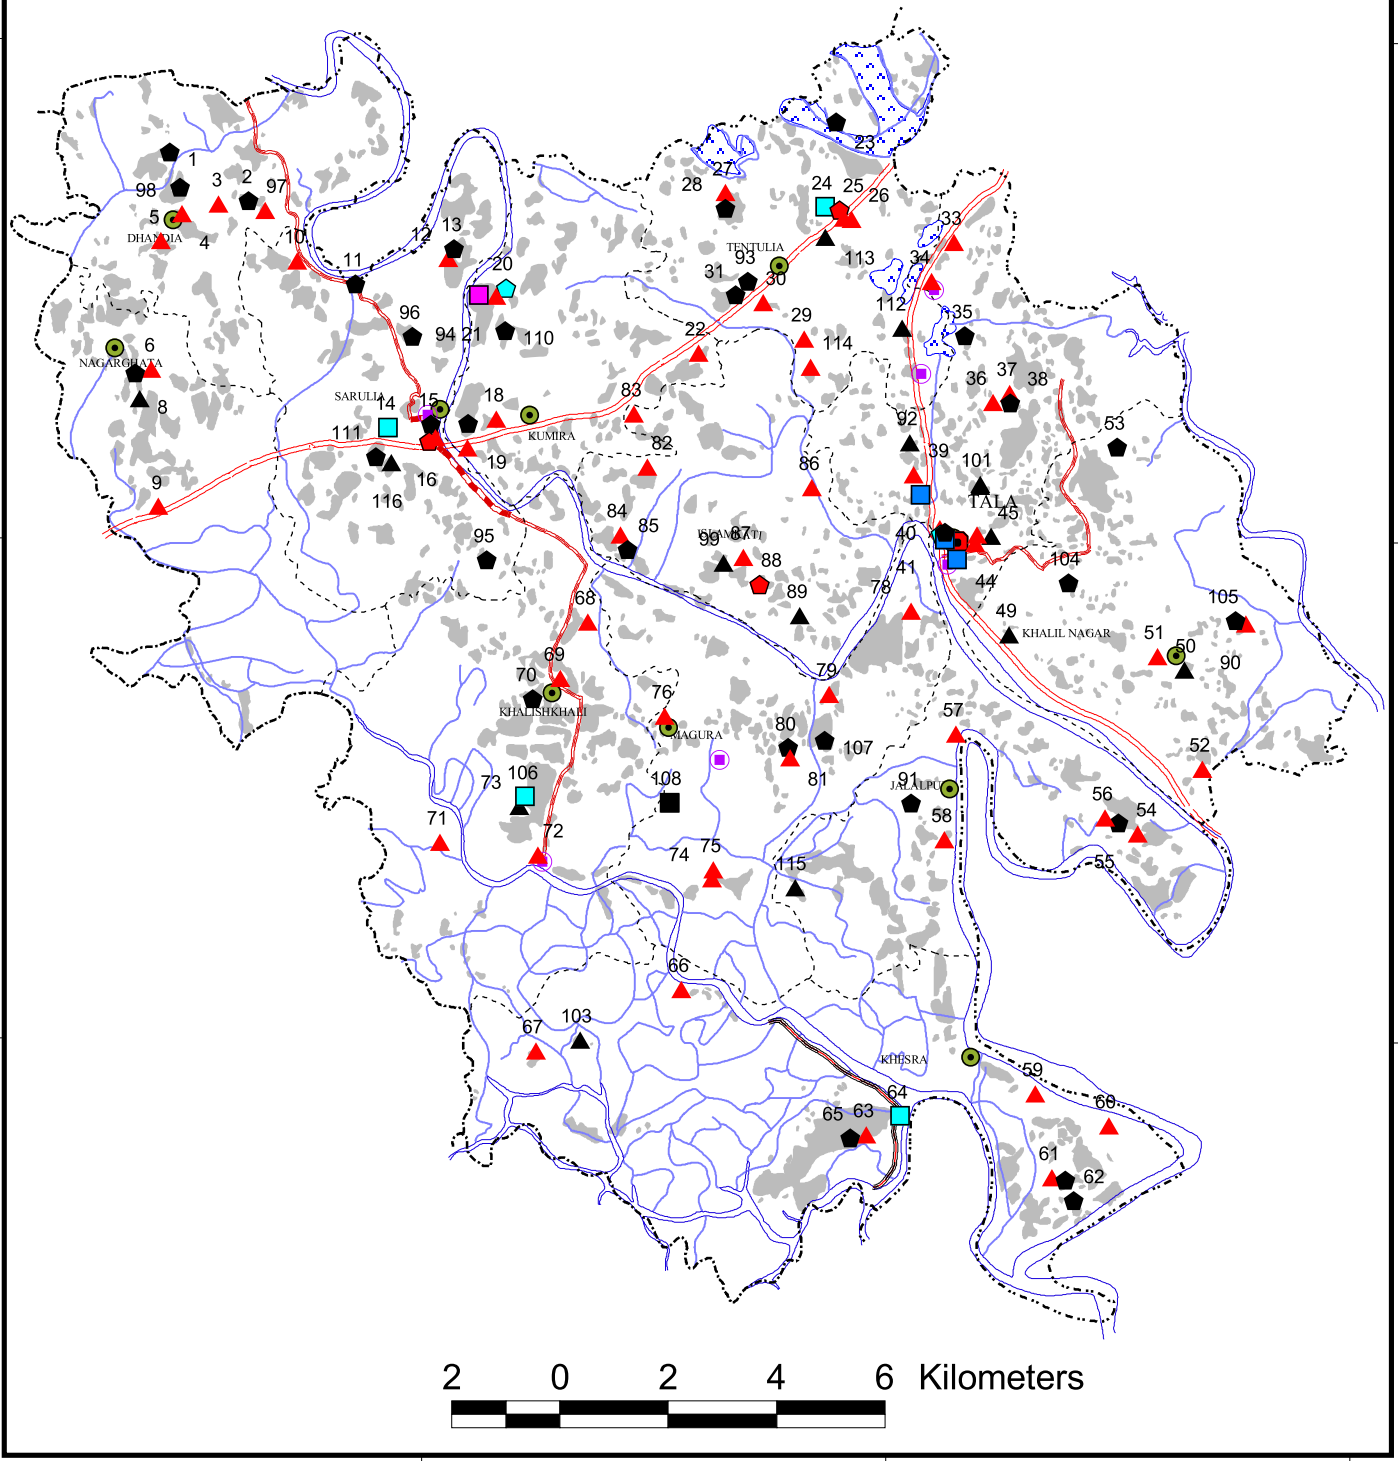

89°10'

89°15'

89°20'

# UPAZILA: TALA DISTRICT: SATKHIRA

22°50'

22°50'

22°45'

22°45'

22°40'

22°40'

2 0 2 4 6 Kilometers

#### River

- Wide River
- Khal
- Settlement
- Forest

BANBEIS GIS LAB - 2006