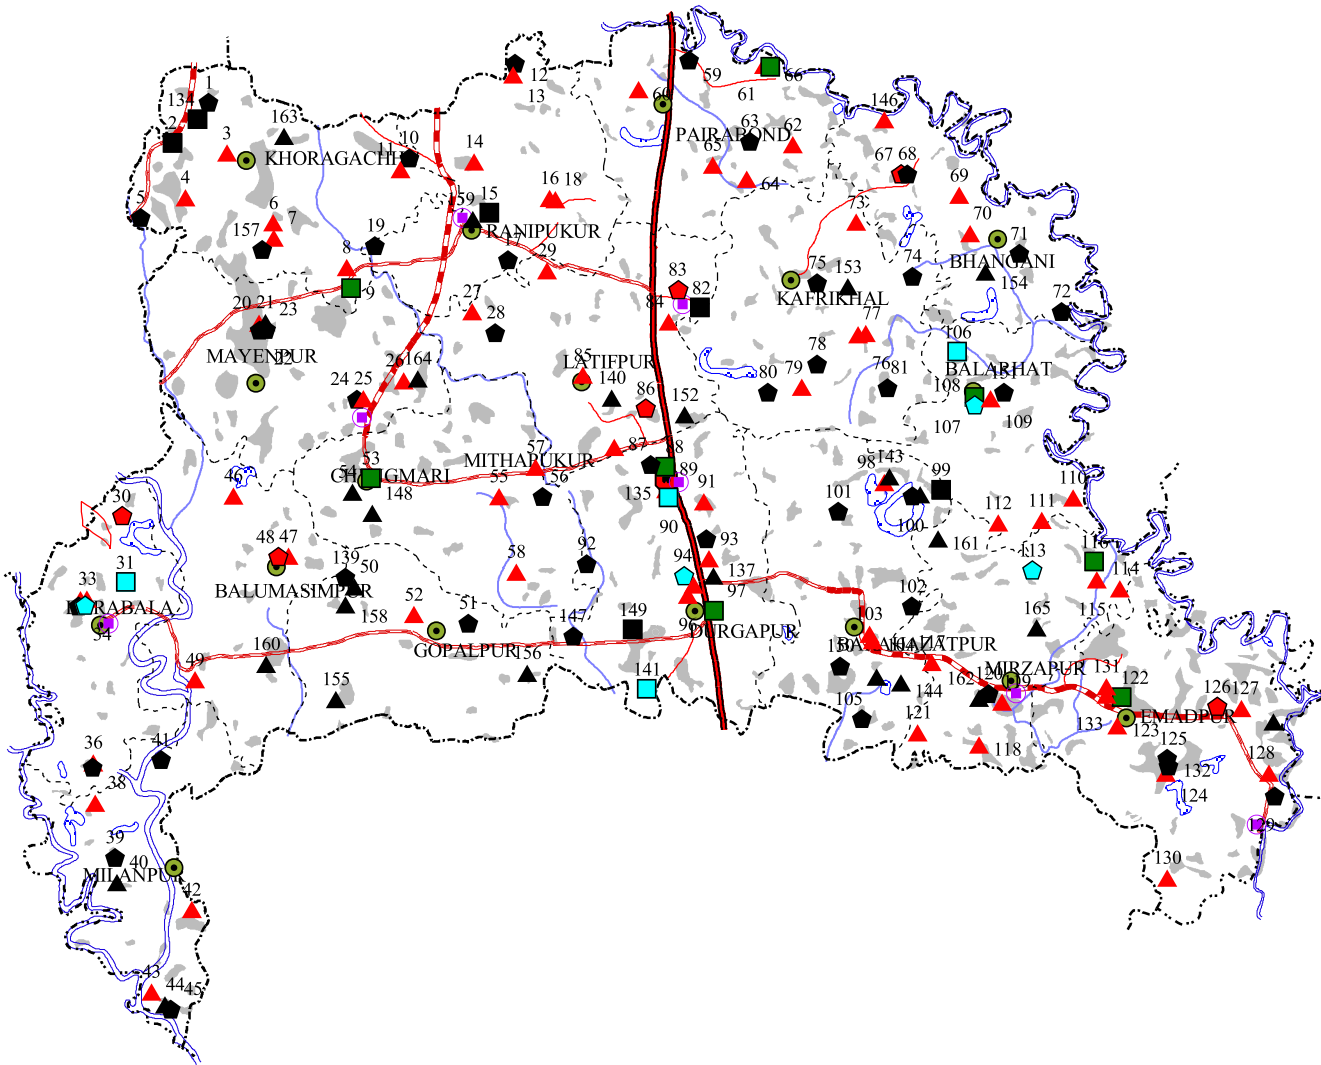

89°35'

89°40'

89°45'

89°50'

UPAZILA: MITHAPUKUR DISTRICT: RANGPUR

25°55'

25°55'

25°50'

25°50'

25°45'

25°45'

89°35'

89°40'

89°45'

89°50'

- Institutes**
- ▲ Junior School
 - ▲ High School
 - ⬢ Dakhil Madrasah
 - Alim Madrasah
 - ⬢ Fazil Madrasah
 - ⬢ Kamil Madrasah
 - ▭ School and College
 - ▭ Intermediate College
 - ▭ Degree College
 - ▭ Honours College
 - ▭ Masters College

- H.Q**
- Thana HQ
 - Union HQ
 - Growth Centre
- Boundary**
- International Boundary
 - Divisional Boundary
 - District Boundary
 - Upazila Boundary
 - Union Boundary
 - Municipal Boundary

- Roads**
- ▬ National Highways
 - ▬ Feeder Road Type-A
 - ▬ Feeder Road - B (Pucca)
 - ▬ Feeder Road B (Katcha)
 - ▬ Rural Road (Pucca)
 - ▬ Embankment
- River**
- ▬ Wide River
 - ▬ Khal
- Settlement**
- ▭ Settlement
 - ▭ Forest