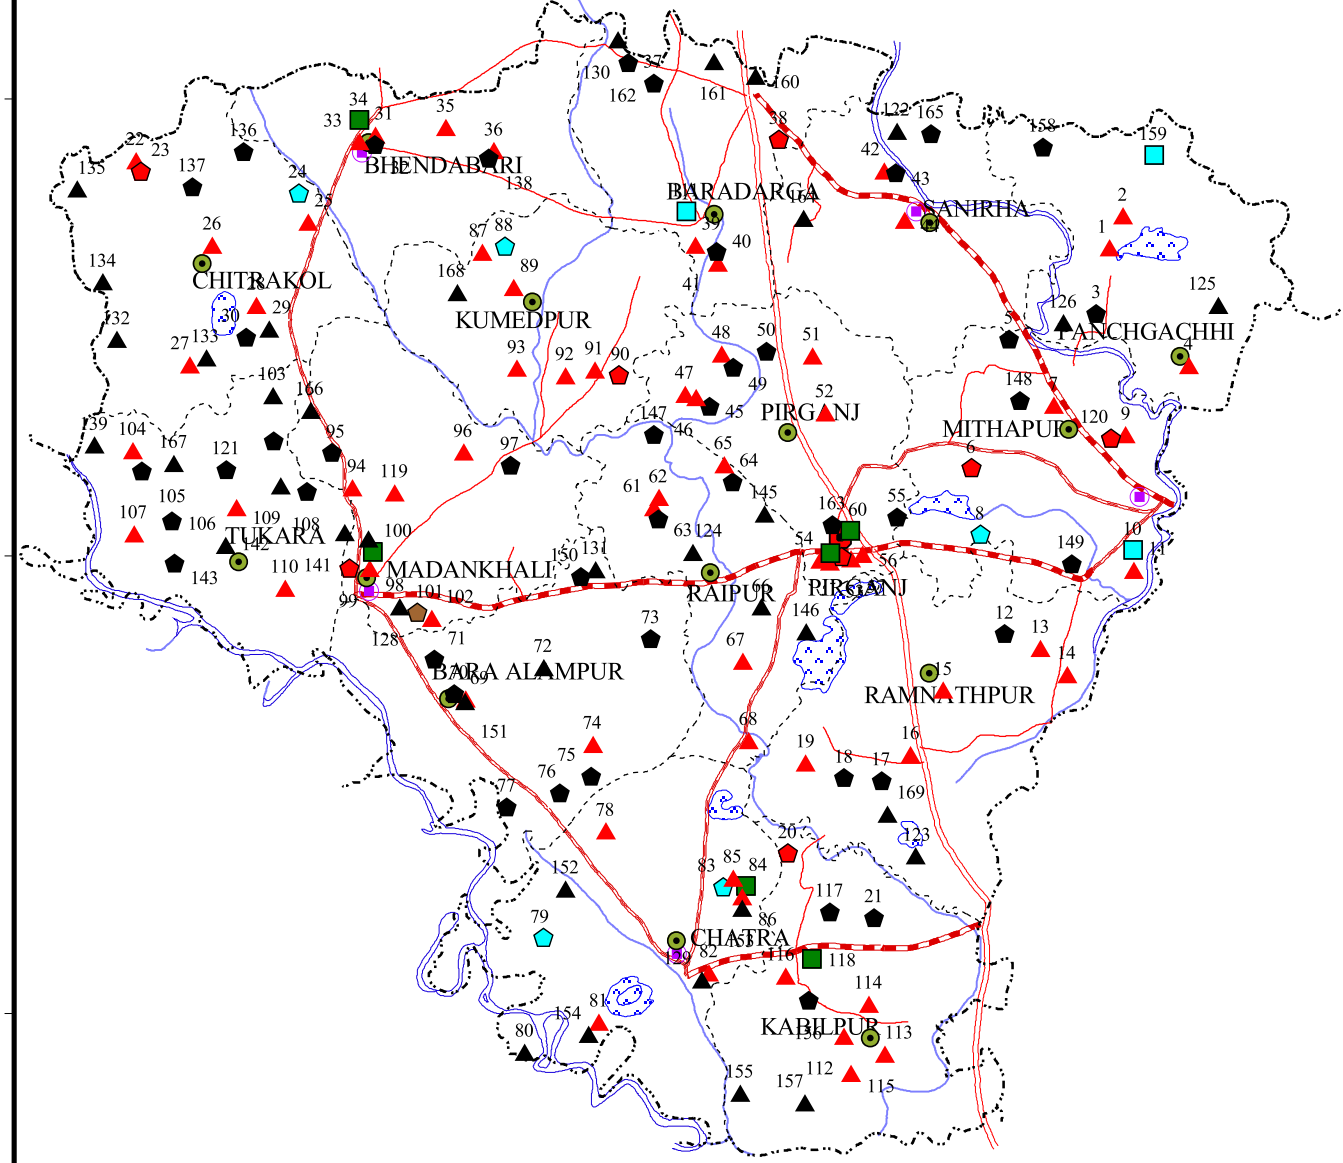

89°35'

89°40'

89°45'

89°50'

# UPAZILA: PIRGANJ DISTRICT: RANGPUR

25°55'

25°55'

25°50'

25°50'

25°45'

25°45'

2 0 2 4 6 Kilometers

89°35'

89°40'

89°45'

89°50'

- Institutes**
- ▲ Junior School
  - ▲ High School
  - ▲ Dakhil Madrasah
  - ▲ Alim Madrasah
  - ▲ Fazil Madrasah
  - ▲ Kamil Madrasah
  - ▲ School and College
  - ▲ Intermediate College
  - ▲ Degree College
  - ▲ Honours College
  - ▲ Masters College