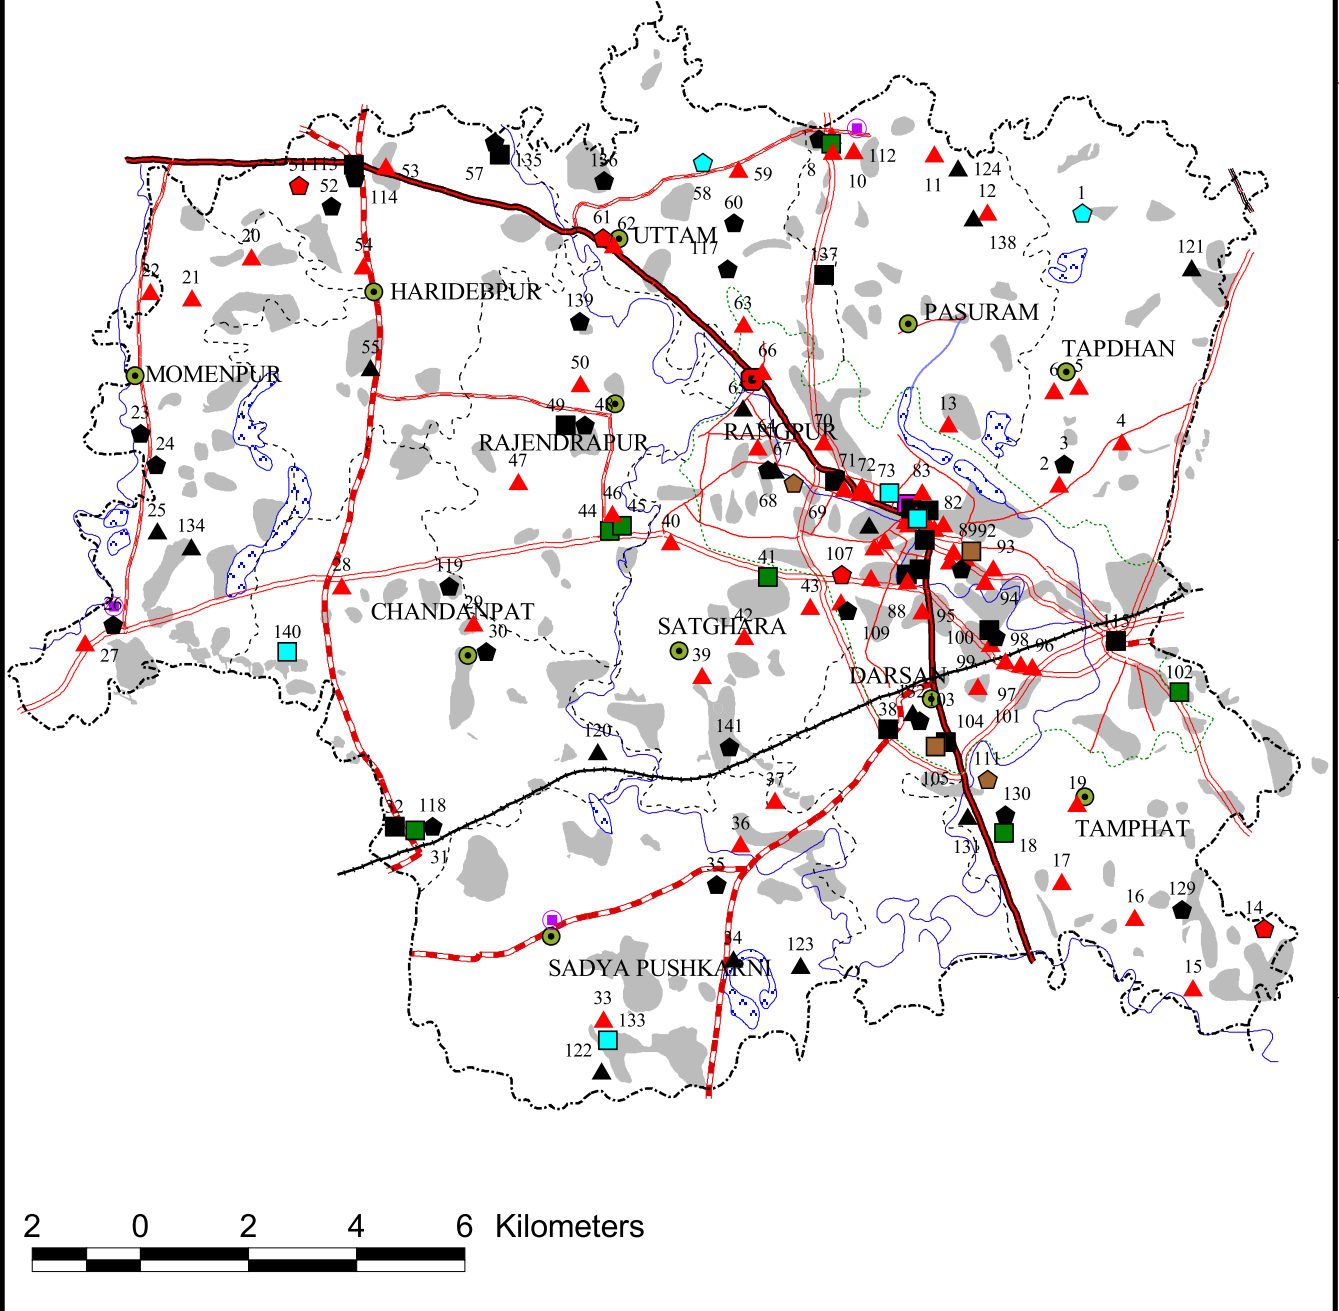

89°35'

89°40'

89°45'

89°50'

UPAZILA: RANGPUR-S DISTRICT: RANGPUR

25°55'

25°55'

25°50'

25°50'

25°45'

25°45'

89°35'

89°40'

89°45'

89°50'

Thana10604_view

- H.Q**
- Thana HQ
 - Union HQ
 - Growth Centre
- Boundary**
- International Boundary
 - Divisional Boundary
 - District Boundary
 - Upazila Boundary
 - Union Boundary
 - Municipal Boundary

- Roads**
- National Highways
 - Feeder Road Type-A
 - Feeder Road - B (Pucca)
 - Feeder Road B (Katcha)
 - Rural Road (Pucca)
 - Embankment
- River**
- Wide River
 - Khal
- Settlement**
- Forest