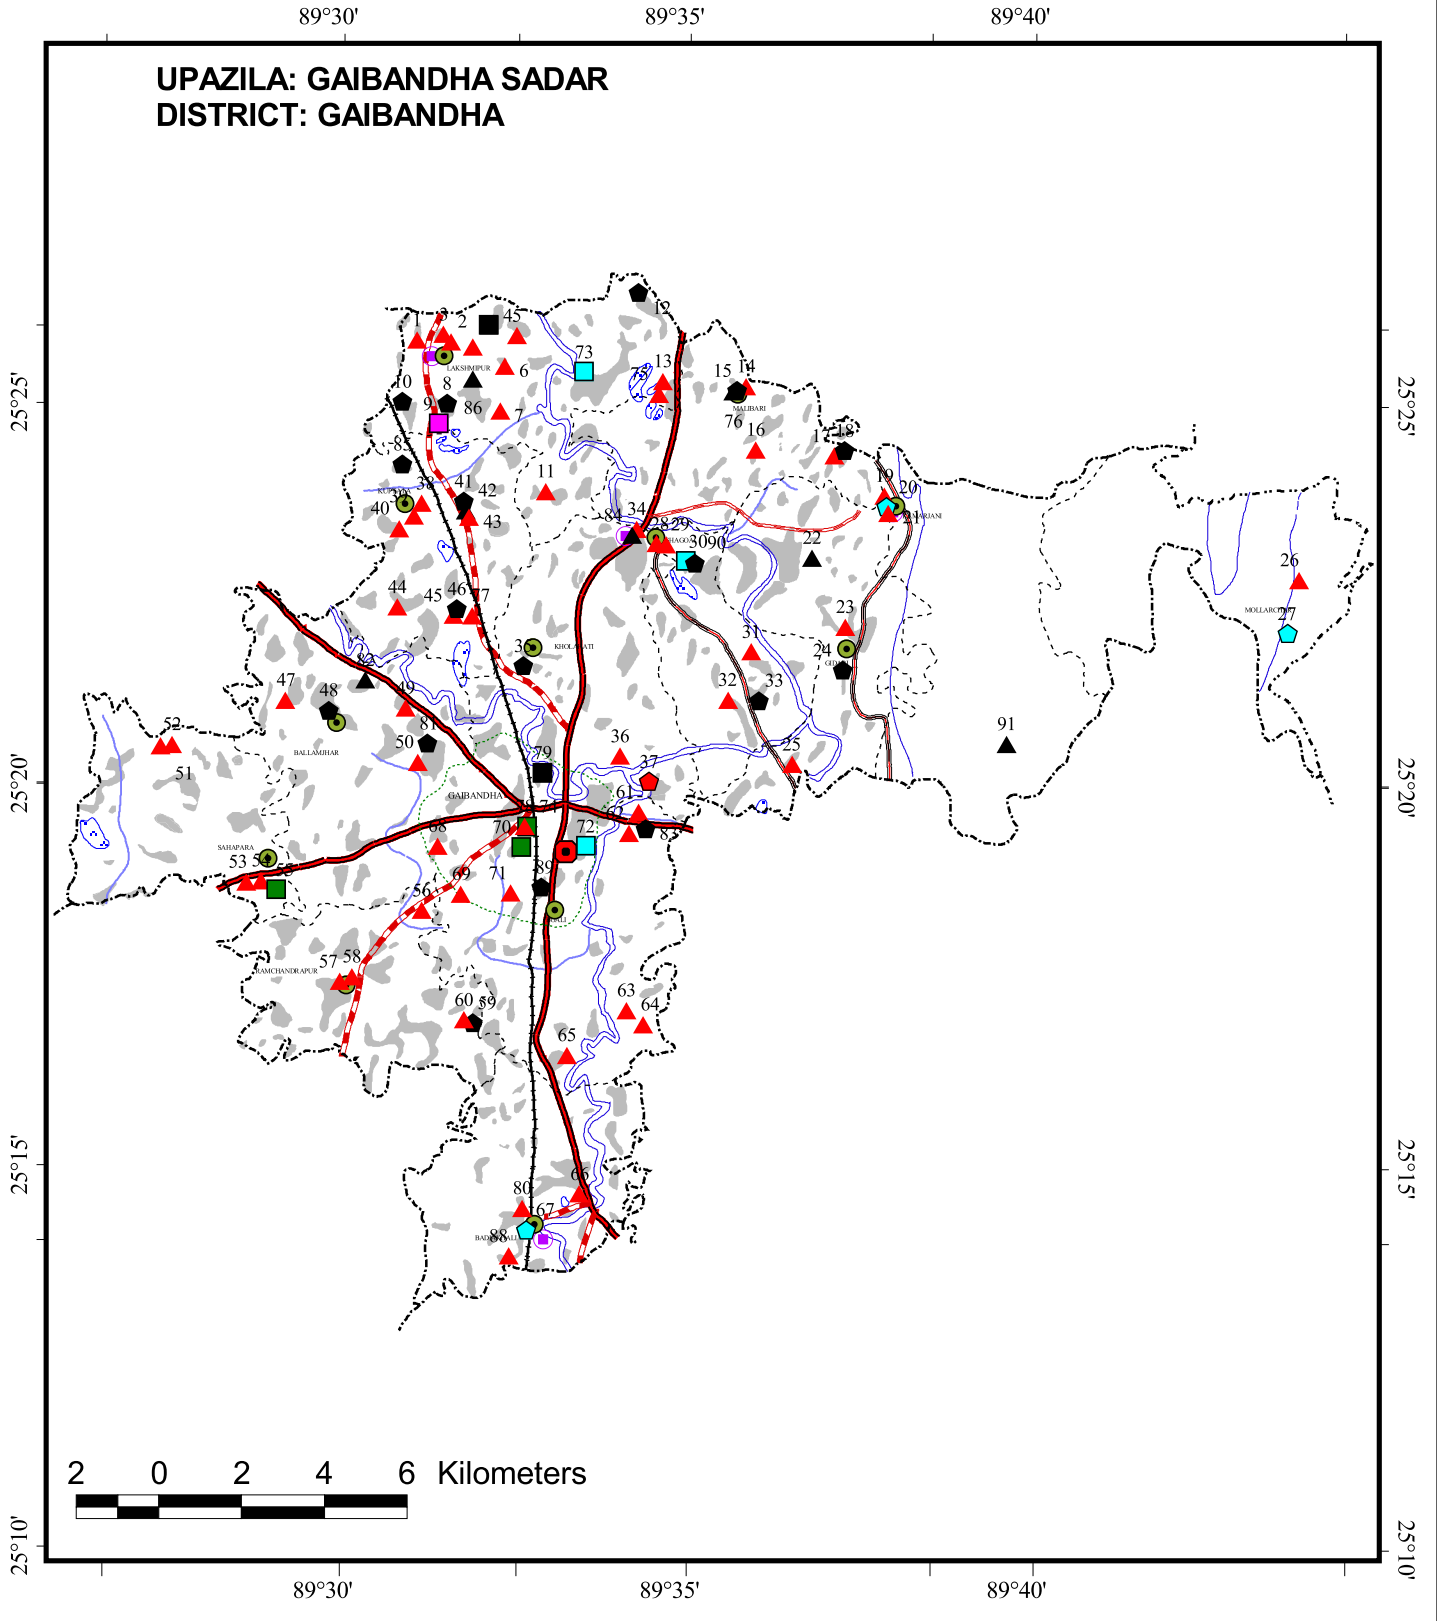

UPAZILA: GAIBANDHA SADAR
DISTRICT: GAIBANDHA

LEGEND			District Map
Institutes ▲ Junior School ▲ High School ▲ Dakhil Madrasah ▲ Alim Madrasah ▲ Fazil Madrasah ▲ Kamil Madrasah ▲ School and College ▲ Intermediate College ▲ Degree College ▲ Honours College ▲ Masters College	H.Q ● Thana HQ ● Union HQ ● Growth Centre Boundary - - - International Boundary - - - Divisional Boundary - - - District Boundary - - - Upazila Boundary - - - Union Boundary - - - Municipal Boundary	Roads - - - National Highways - - - Feeder Road Type-A - - - Feeder Road - B (Pucca) - - - Feeder Road B (Katcha) - - - Rural Road (Pucca) - - - Embankment River - - - Wide River - - - Khal - - - Settlement - - - Forest	