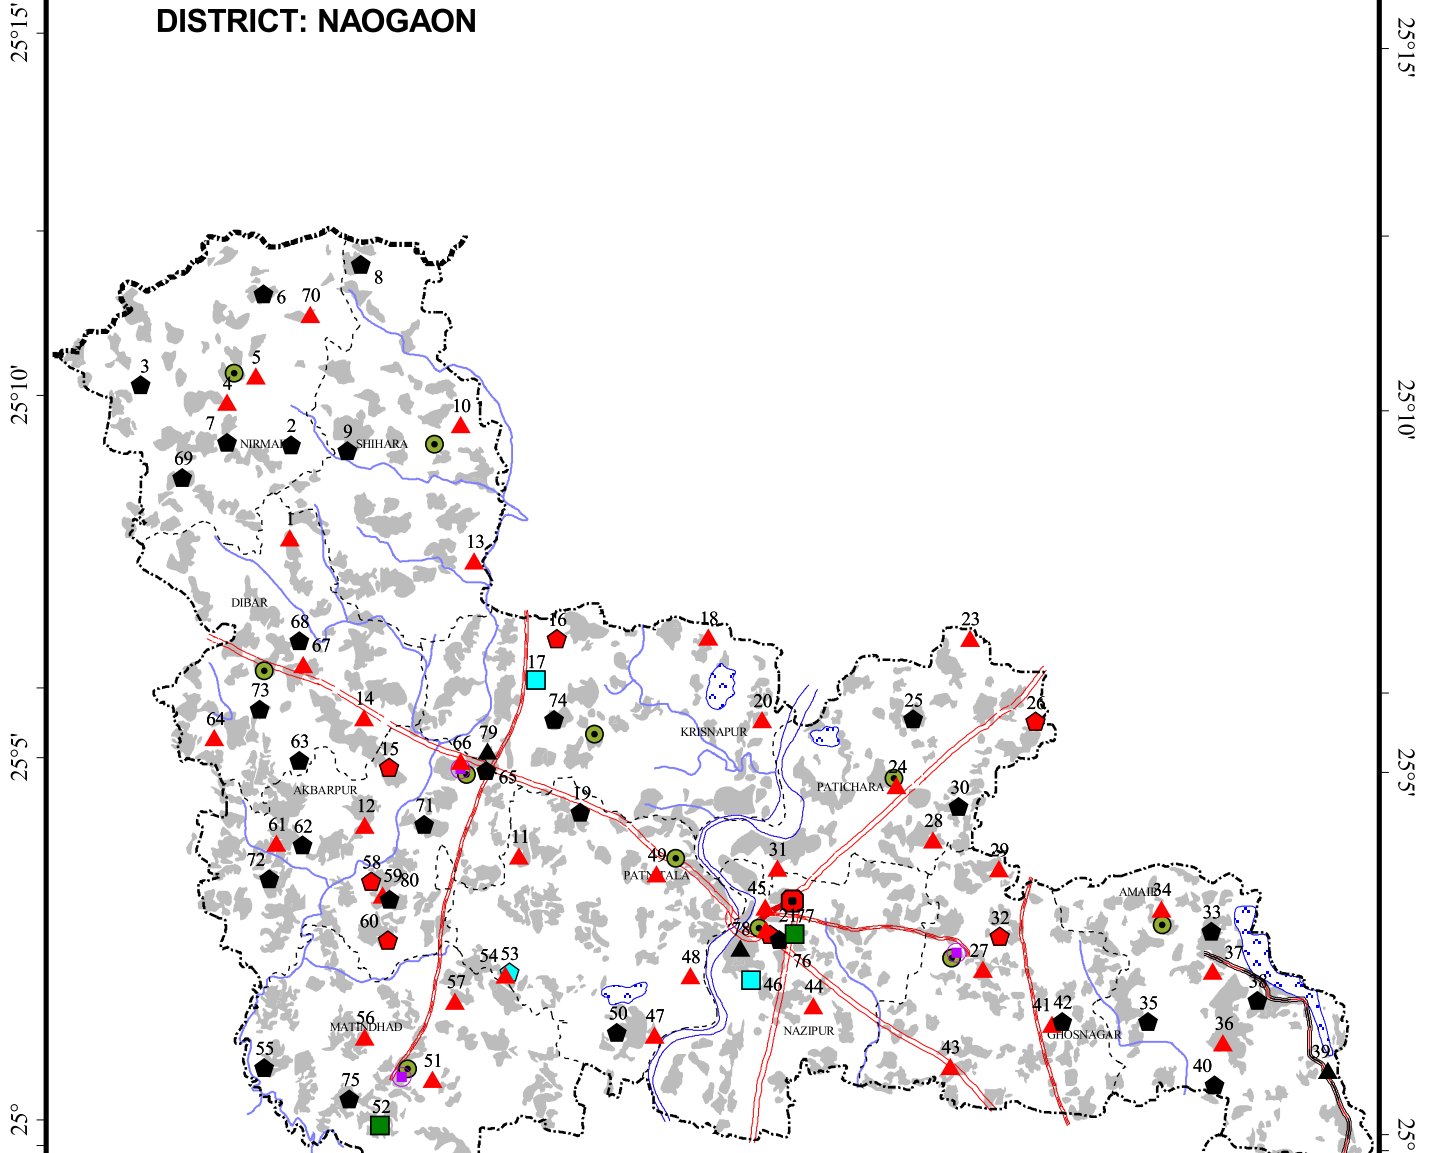

88°35' 88°40' 88°45' 88°50'

**UPAZILA: PATNITALA
DISTRICT: NAOGAON**

88°35' 88°40' 88°45' 88°50'

- Institutes**
- ▲ Junior School
 - ▲ High School
 - ◆ Dakhil Madrasah
 - ◆ Alim Madrasah
 - ◆ Fazil Madrasah
 - ◆ Kamil Madrasah
 - ◆ School and College
 - ◆ Intermediate College
 - ◆ Degree College
 - ◆ Honours College
 - ◆ Masters College

- H.Q**
- Thana HQ
 - Union HQ
 - Growth Centre
- Boundary**
- International Boundary
 - Divisional Boundary
 - District Boundary
 - Upazila Boundary
 - Union Boundary
 - Municipal Boundary

- Roads**
- ▬ National Highways
 - ▬ Feeder Road Type-A
 - ▬ Feeder Road - B (Pucca)
 - ▬ Feeder Road B (Katcha)
 - ▬ Rural Road (Pucca)
 - ▬ Embankment
- River**
- ▬ Wide River
 - ▬ Khal
- Settlement**
- Forest