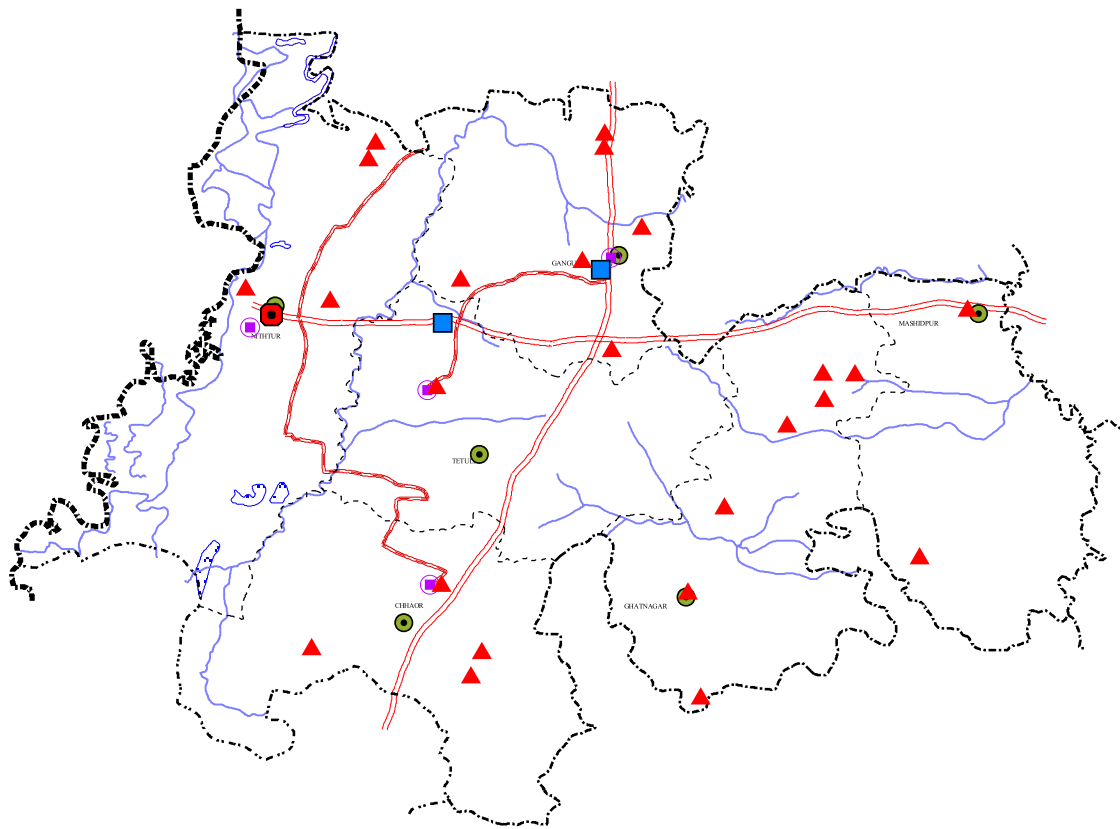

**UPAZILA: BADALGACHI**  
**DISTRICT: NAOGAON**

**Institutes**

- ▲ Junior School
- ▲ High School
- ◆ Dakhil Madrasah
- ◆ Alim Madrasah
- ◆ Fazil Madrasah
- ◆ Kamil Madrasah
- ◆ School and College
- ◆ Intermediate College
- ◆ Degree College
- ◆ Honours College
- ◆ Masters College

**H.Q**

- Thana HQ
- Union HQ
- Growth Centre

**Boundary**

- International Boundary
- Divisional Boundary
- District Boundary
- Upazila Boundary
- Union Boundary
- Municipal Boundary

**Roads**

- National Highways
- Feeder Road Type-A
- Feeder Road - B (Pucca)
- Feeder Road B (Katcha)
- Rural Road (Pucca)
- Embankment
- River
- Wide River
- Khal
- Settlement
- Forest

BANBEIS GIS LAB - 2006

**District Map**

Sino	Name	Vill_road	Union
1	BANOIL HIGH SCHOOL	BANOIL	GHATNAGAR
2	NISHKINPUR HIGH SCHOOL	NISHKINPUR	GHATNAGAR
3	MOHADANGA JUNIOR HIGH SCHOOL	MOHADANGA	CHHAOR
4	PORSHA HIGH MADRASA CUM HIGH SCHOOL	PORSHA	TENTULIA
5	AMDA HIGH SCHOOL	AMDA	GANGURIA
6	SHISHA HIGH SCHOOL	KHARPA	MASIDPUR
7	BARAGRAM HIGH SCHOOL	BARAGRAM	GHATNAGAR
8	MASHIDPUR BL. HIGH SCHOOL	MASIDPUR	CHHAOR
9	NITHPUR HIGH SCHOOL	NITHPUR	NITHPUR
10	GANGURIA TECHNICAL & KRISHI DEGREE COLLEGE	GANGURIA	GANGURIA
11	PORSHA DEGREE COLLEGE	CHHUTRAIL	TENTULIA
12	PORSHA HIGH MADRASA CUM HIGH SCHOOL	PORSHA	TENTULIA
13	SHOME NAGAR B L HIGH SCHOOL	SHOMENAGAR	GHATNAGAR
14	GHATNAGAR HIGH SCHOOL	GHATNAGAR	GHATNAGAR
15	MOLLA PARA HIGH SCHOOL	MOLLA PARA	GHATNAGAR
16	BARENDRA HIGH SCHOOL	SAOR	CHHAOR
17	CHHAOR MULUK DANGA GIRLS HIGH SCHOOL	MULUK DANGA	CHHAOR
18	KATIPUR KALINAGAR HIGH SCHOOL	KATIPUR	GANGURIA
19	KADIPUR HIGH SCHOOL	KADIPUR	GANGURIA
20	GANGURIA HIGH SCHOOL	GANGURIA	GANGURIA
21	BALIACHANDA HIGH SCHOOL	BALIACHANDA	GANGURIA
22	MICHIRA SHAHID ZIA ADARSHA KARIGORI GR. H. SCHOOL	MICHIRA	GANGURIA
23	GHAT NAGAR PAHIRA PUKUR GIRL'S SCHOOL	GHAT NAGAR PAHIRA PUKUR	GHATNAGAR
24	KARIDAHA B. L. HIGH SCHOOL	KARIDAHA	MASIDPUR
25	KALAI BARI HIGH SCHOOL	KALAIBARI	NITHPUR
26	SHAHID PINKU GIRL'S HIGH SCHOOL	NITHPUR	NITHPUR