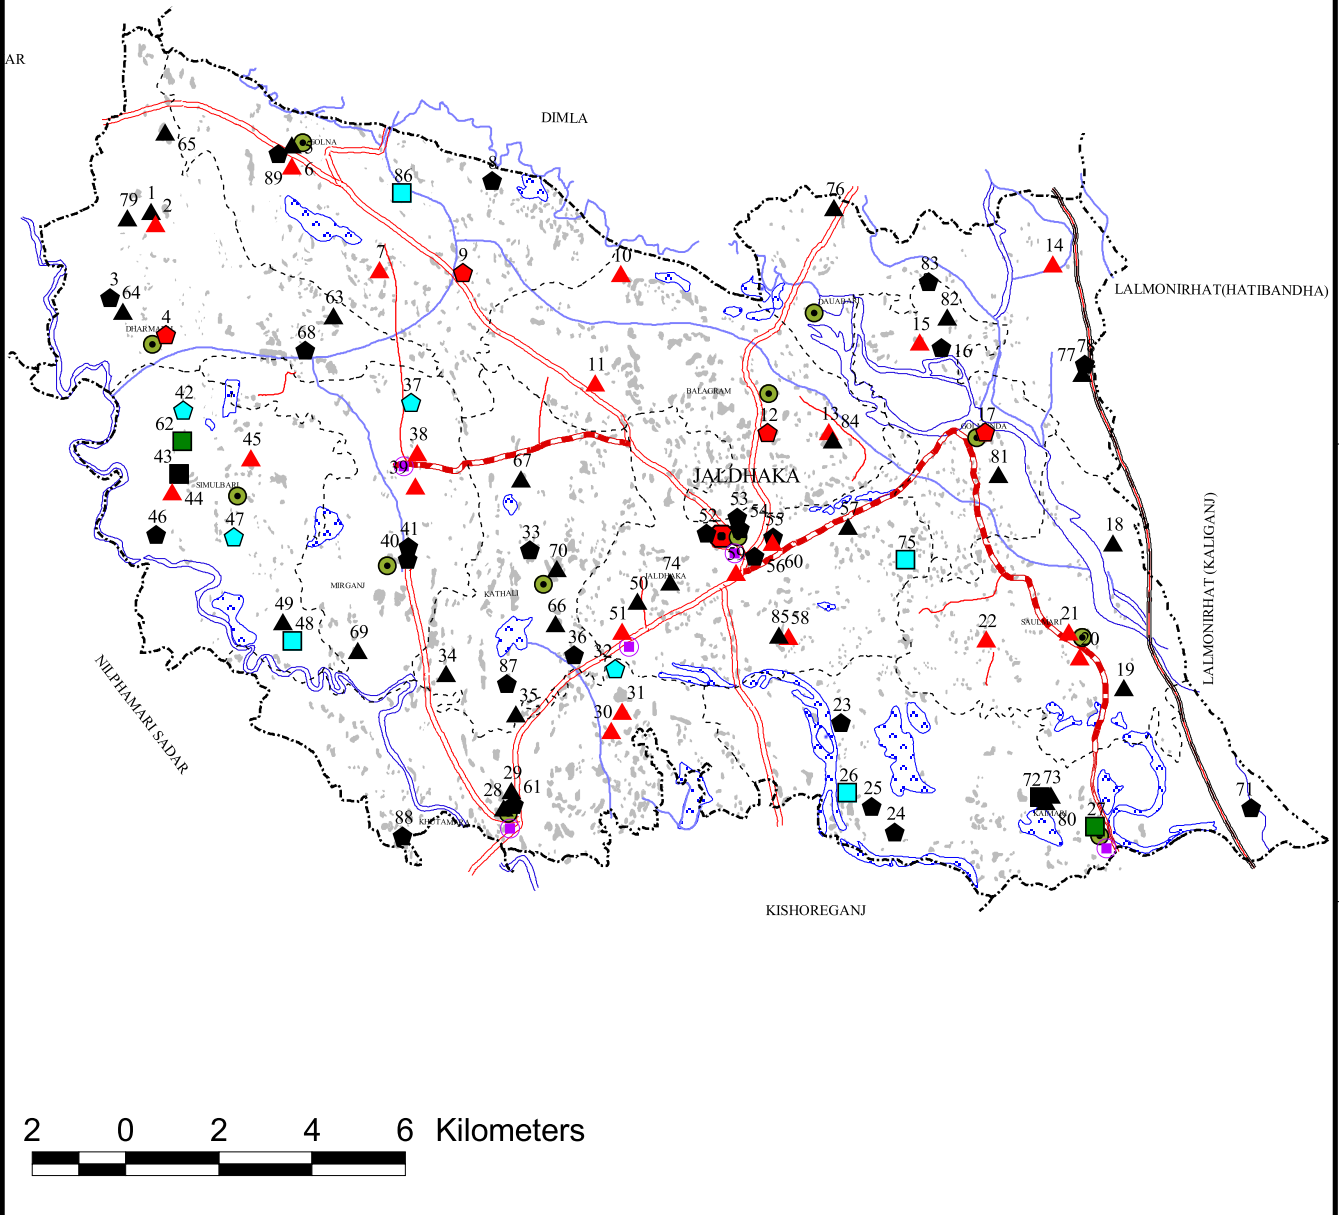

25°50'

25°45'

25°45'

89°35'

89°40'

89°45'

89°50'

Institutes

- ▲ Junior School
- ▲ High School
- ◆ Dakhil Madrasah
- ◆ Alim Madrasah
- ◆ Fazil Madrasah
- ◆ Kamil Madrasah
- ◆ School and College
- ◆ Intermediate College
- ◆ Degree College
- ◆ Honours College
- ◆ Masters College

H.Q

- Thana HQ
 - Union HQ
 - Growth Centre
- Boundary**
- International Boundary
 - Divisional Boundary
 - District Boundary
 - Upazila Boundary
 - Union Boundary
 - Municipal Boundary

Roads

- ▬ National Highways
 - ▬ Feeder Road Type-A
 - ▬ Feeder Road - B (Pucca)
 - ▬ Feeder Road B (Katcha)
 - ▬ Rural Road (Pucca)
 - ▬ Embankment
- River**
- ▬ Wide River
 - ▬ Khal
- Settelment**
- Forest

Sino	Name	Union
87	DAKSHIN DESHI BAI ISLAMIA DAKHIL MADRASAH	KANTHALI
88	BAMNA BAMNI ISLAMIA DAKHIL MADRASHA	KHUTAMARA
89	PASHCHIM GOLNA DARUSSALAM BALIKA DAKHIL MADRASAH	GOLNA