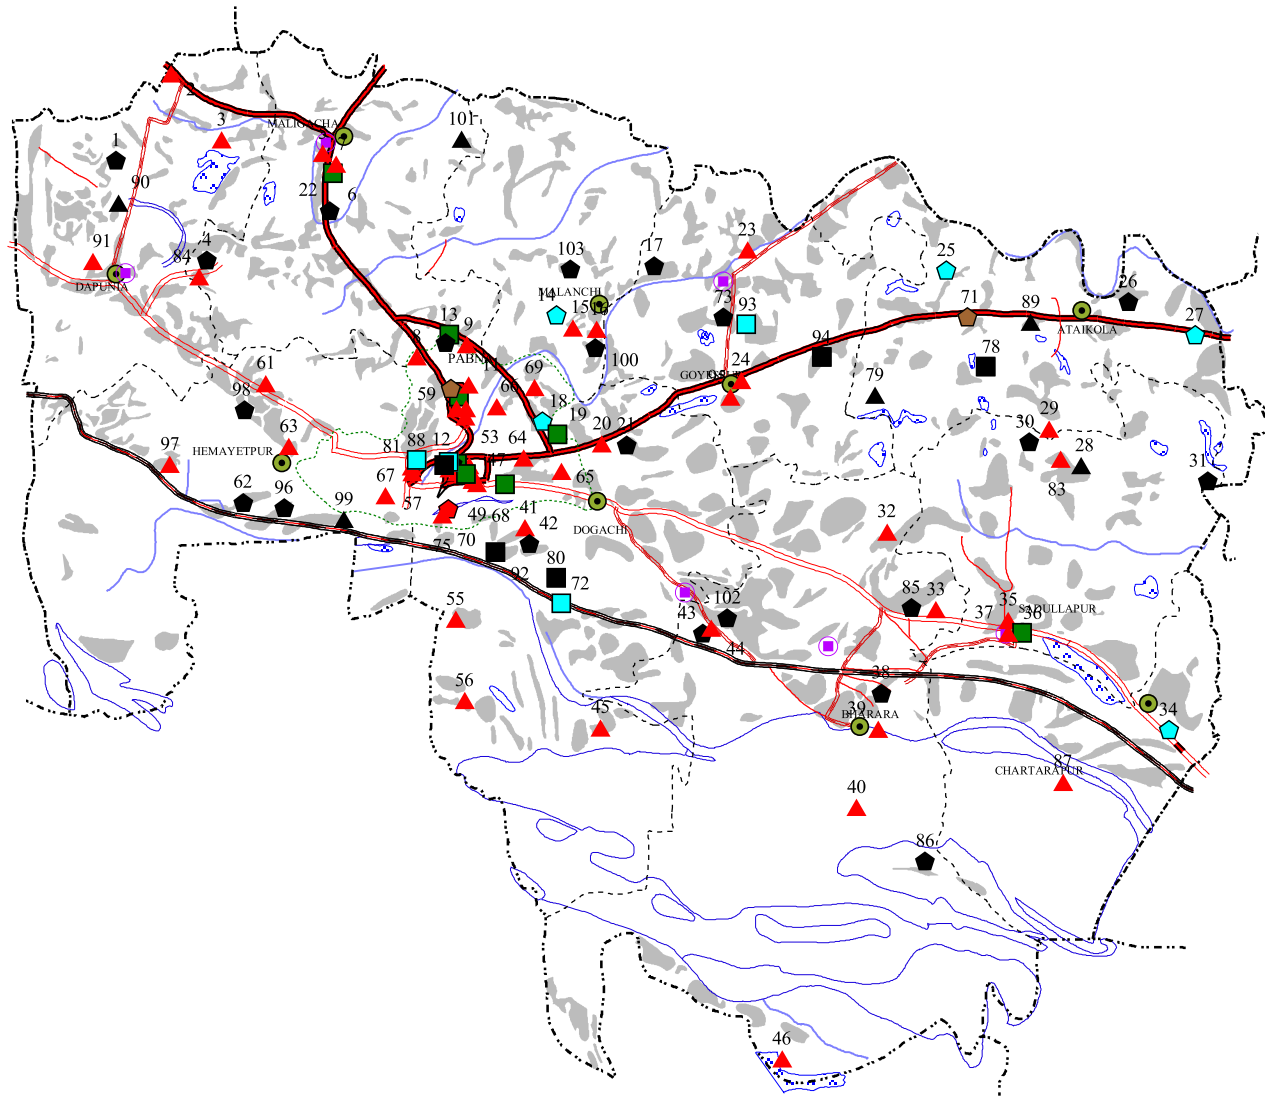

89°35'

89°40'

89°45'

89°50'

# UPAZILA: PABNA-S DISTRICT: PABNA

25°55'

25°55'

25°50'

25°50'

25°45'

25°45'

2 0 2 4 6 Kilometers

### Boundary

- International Boundary
- Divisional Boundary
- District Boundary
- Upazila Boundary
- Union Boundary
- Municipal Boundary