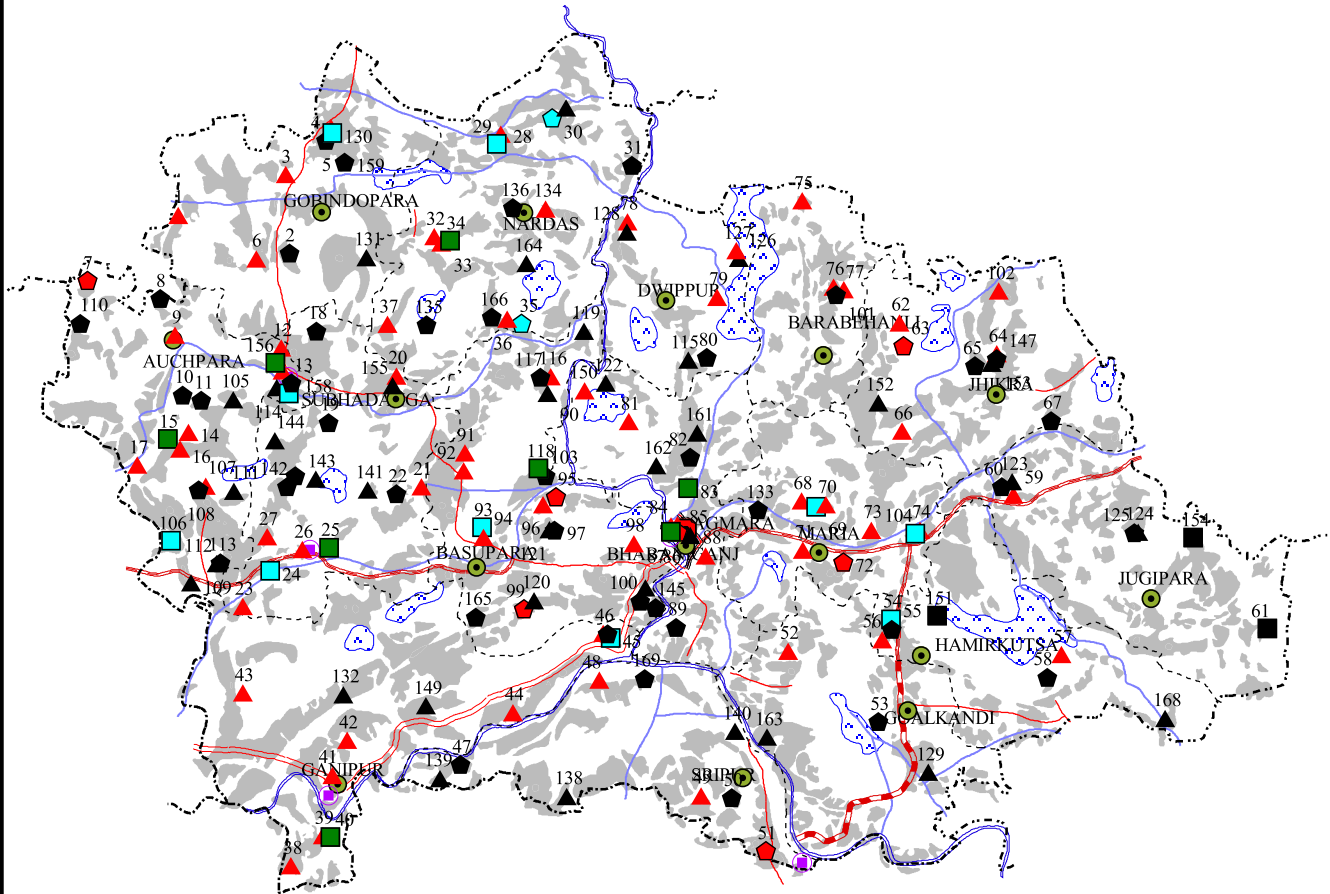

**UPAZILA: BAGMARA
DISTRICT: RAJSHAHI**

Thana11601_view

- Institutes**
- ▲ Junior School
 - ▲ High School
 - ◆ Dakhil Madrasah
 - ◆ Alim Madrasah
 - ◆ Fazil Madrasah
 - ◆ Kamil Madrasah
 - ◆ School and College
 - ◆ Intermediate College
 - ◆ Degree College
 - ◆ Honours College
 - ◆ Masters College

- H.Q**
- Thana HQ
 - Union HQ
 - Growth Centre
- Boundary**
- International Boundary
 - Divisional Boundary
 - District Boundary
 - Upazila Boundary
 - Union Boundary
 - Municipal Boundary

- Roads**
- National Highways
 - Feeder Road Type-A
 - Feeder Road - B (Pucca)
 - Feeder Road B (Katcha)
 - Rural Road (Pucca)
 - Embankment
- River**
- Wide River
 - Khal
- Settlement**
- Forest