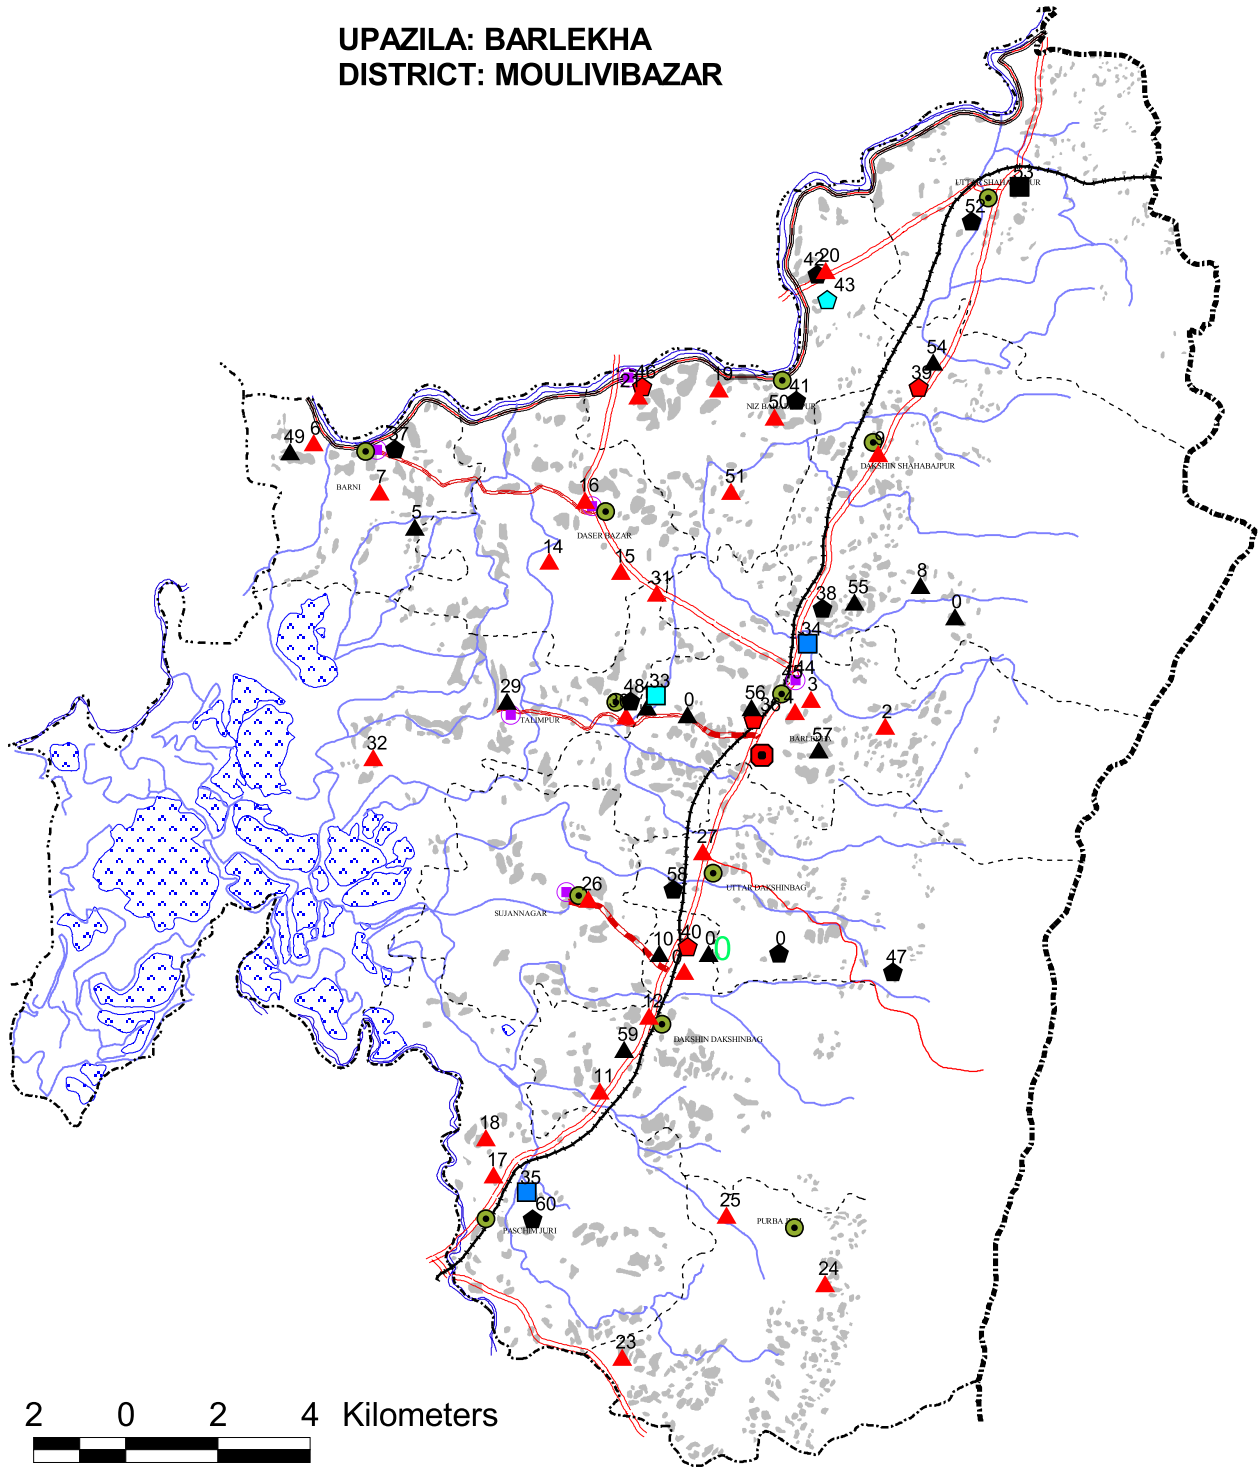

**UPAZILA: BARLEKHA
DISTRICT: MOULIVIBAZAR**

Thana47606_view		District Map	
Institutes	H.Q	Roads	
<ul style="list-style-type: none"> ▲ Junior School ▲ High School ◆ Dakhil Madrasah ◆ Alim Madrasah ◆ Fazil Madrasah ◆ Kamil Madrasah ◆ School and College ◆ Intermediate College ◆ Degree College ◆ Honours College ◆ Masters College 	<ul style="list-style-type: none"> ● Thana HQ ● Union HQ ● Growth Centre 	<ul style="list-style-type: none"> ▬ National Highways ▬ Feeder Road Type-A ▬ Feeder Road - B (Pucca) ▬ Feeder Road B (Katcha) ▬ Rural Road (Pucca) ▬ Embankment 	
Boundary		River	
<ul style="list-style-type: none"> ▬ International Boundary ▬ Divisional Boundary ▬ District Boundary ▬ Upazila Boundary ▬ Union Boundary ▬ Municipal Boundary 		<ul style="list-style-type: none"> ▬ Wide River ▬ Khal ■ Settlement ■ Forest 	