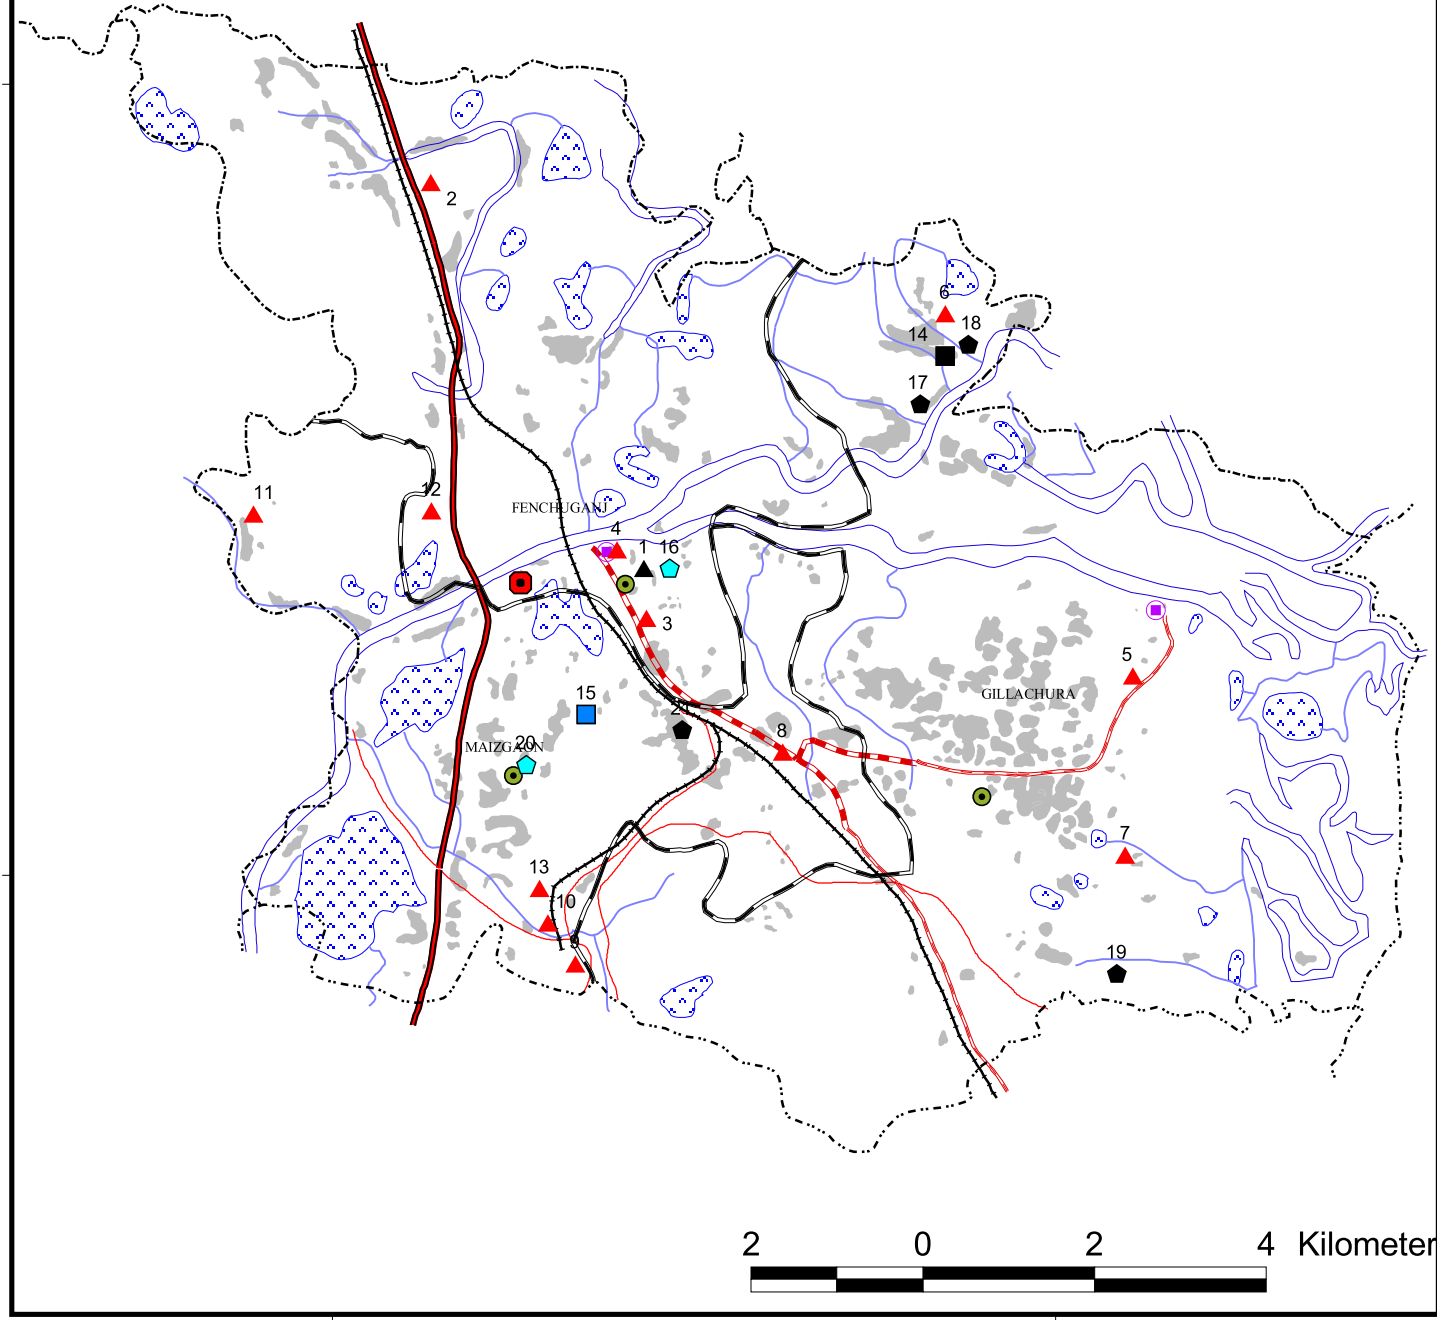

91°55'

92°

**UPAZILA: FENCHUGANJ
DISTRICT: SYLHET**

24°45'

24°45'

24°40'

24°40'

91°55'

92°

1. **Institutes**
2. ▲ Junior School
   - ▲ High School
   - ▲ Dakhil Madrasah
   - ▲ Alim Madrasah
   - ▲ Fazil Madrasah
   - ▲ Kamil Madrasah
   - School and College
   - Intermediate College
   - Degree College
   - Honours College
   - Masters College

1. **H.Q**
2. Thana HQ
   - Union HQ
   - Growth Centre
3. **Boundary**
4. - - International Boundary
   - - - Divisional Boundary
   - - - District Boundary
   - - - Upazila Boundary
   - - - Union Boundary
   - - - Municipal Boundary

1. **Roads**
2. ▬ National Highways
   - ▬ Feeder Road Type-A
   - ▬ Feeder Road - B (Pucca)
   - ▬ Feeder Road B (Katcha)
   - ▬ Rural Road (Pucca)
   - ▬ Embankment
3. **River**
4. ▬ Wide River
   - ▬ Khal
   - Settlement
   - Forest

BANBEIS GIS LAB