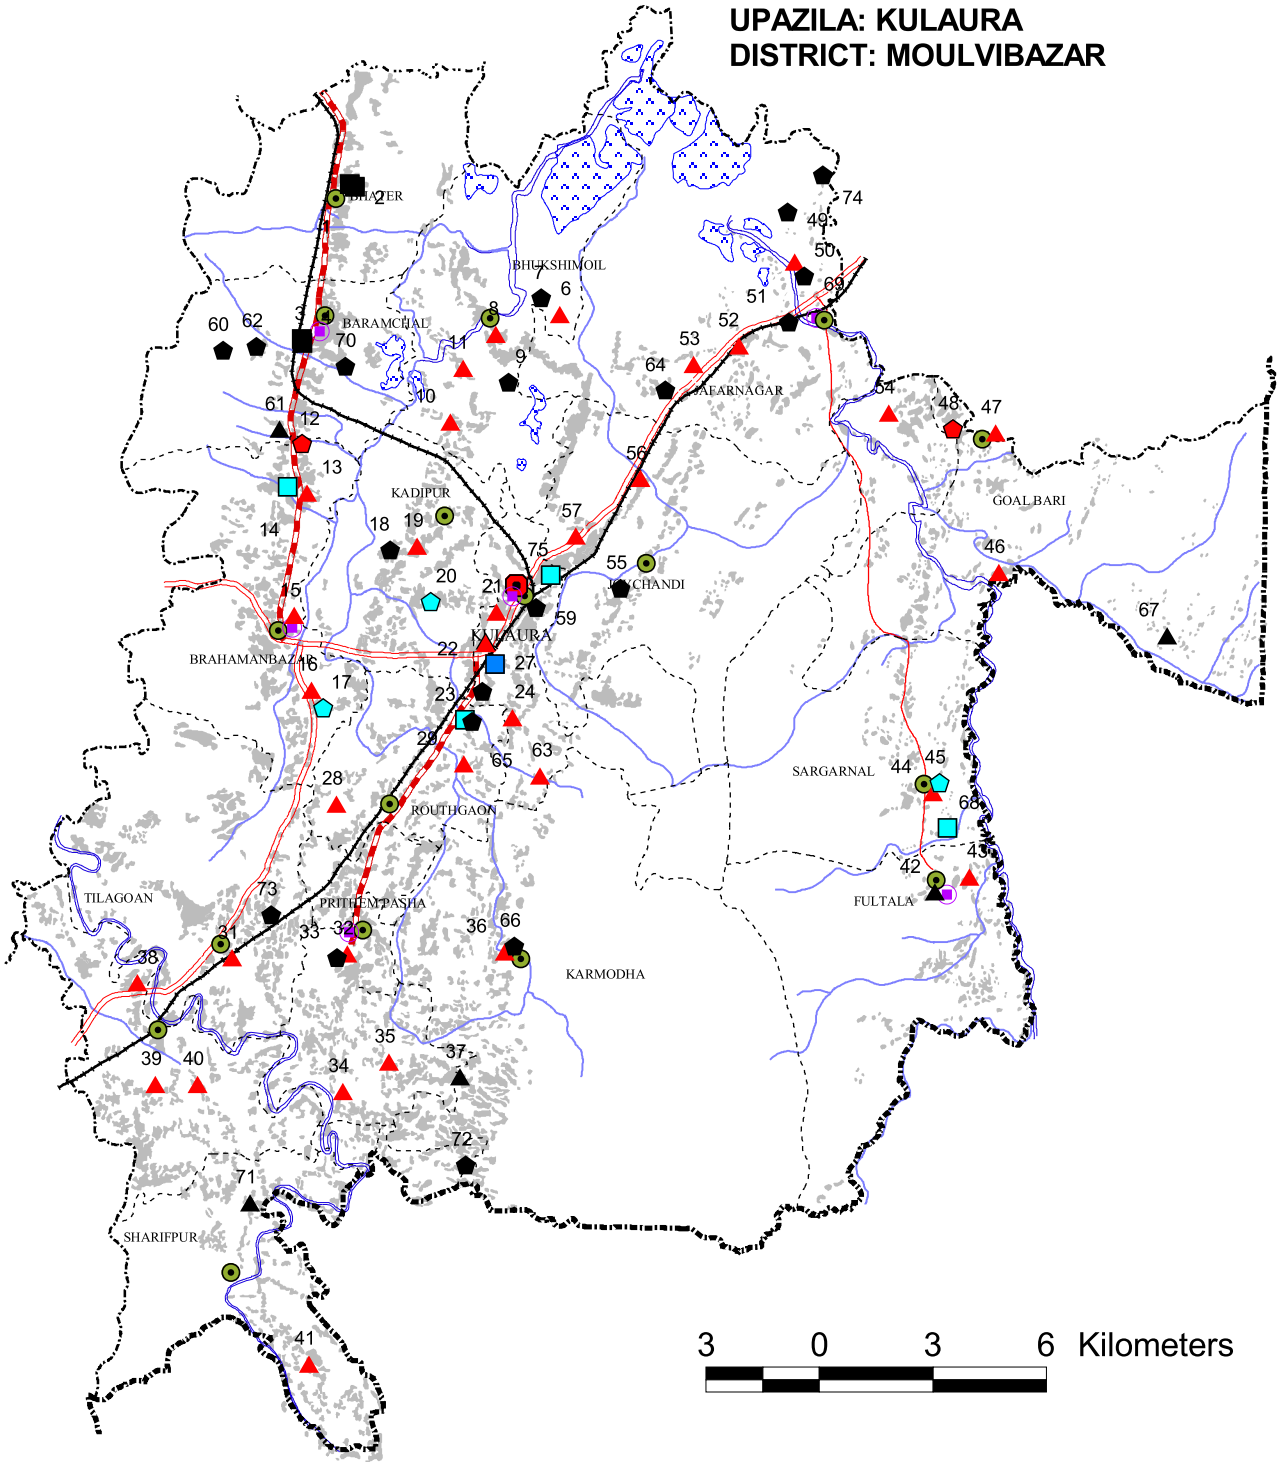

**UPAZILA: KULAURA
DISTRICT: MOULVIBAZAR**

Thana47602_view		District Map	
Institutes	H.Q	Roads	
<ul style="list-style-type: none"> ▲ Junior School ▲ High School ▲ Dakhil Madrasah ▲ Alim Madrasah ▲ Fazil Madrasah ▲ Kamil Madrasah ▲ School and College ▲ Intermediate College ▲ Degree College ▲ Honours College ▲ Masters College 	<ul style="list-style-type: none"> ● Thana HQ ● Union HQ ● Growth Centre 	<ul style="list-style-type: none"> ▬ National Highways ▬ Feeder Road Type-A ▬ Feeder Road - B (Pucca) ▬ Feeder Road B (Katcha) ▬ Rural Road (Pucca) ▬ Embankment ▬ River ▬ Wide River ▬ Khal ▬ Settlement ▬ Forest 	
Boundary <ul style="list-style-type: none"> ▬ International Boundary ▬ Divisional Boundary ▬ District Boundary ▬ Upazila Boundary ▬ Union Boundary ▬ Municipal Boundary 			